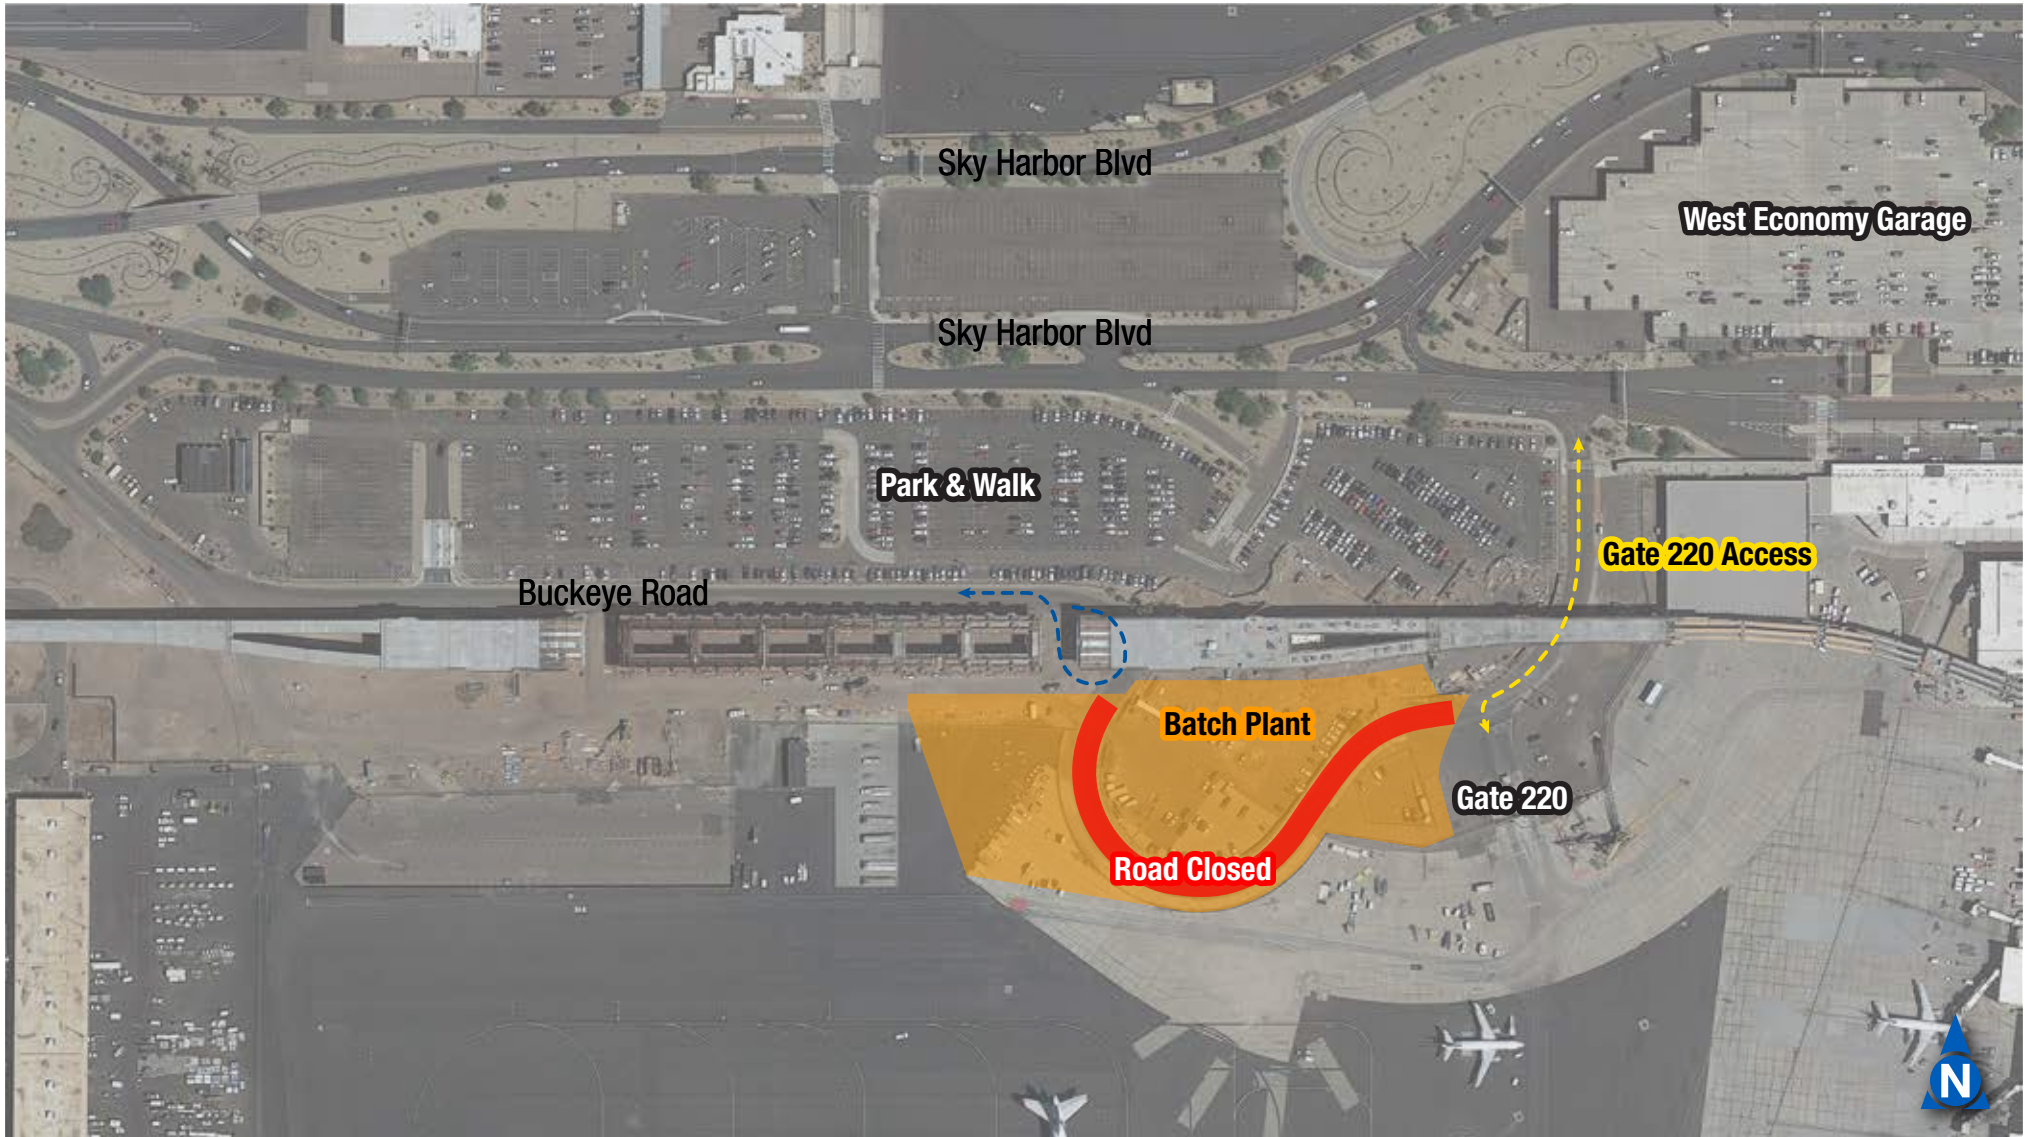

Buckeye Road Permanently Closed, South of Park & Walk

Beginning Monday, March 2 at 7:00 AM

Gate 220 Access

Road Closed

Batch Plant

Roadway Turn-Around