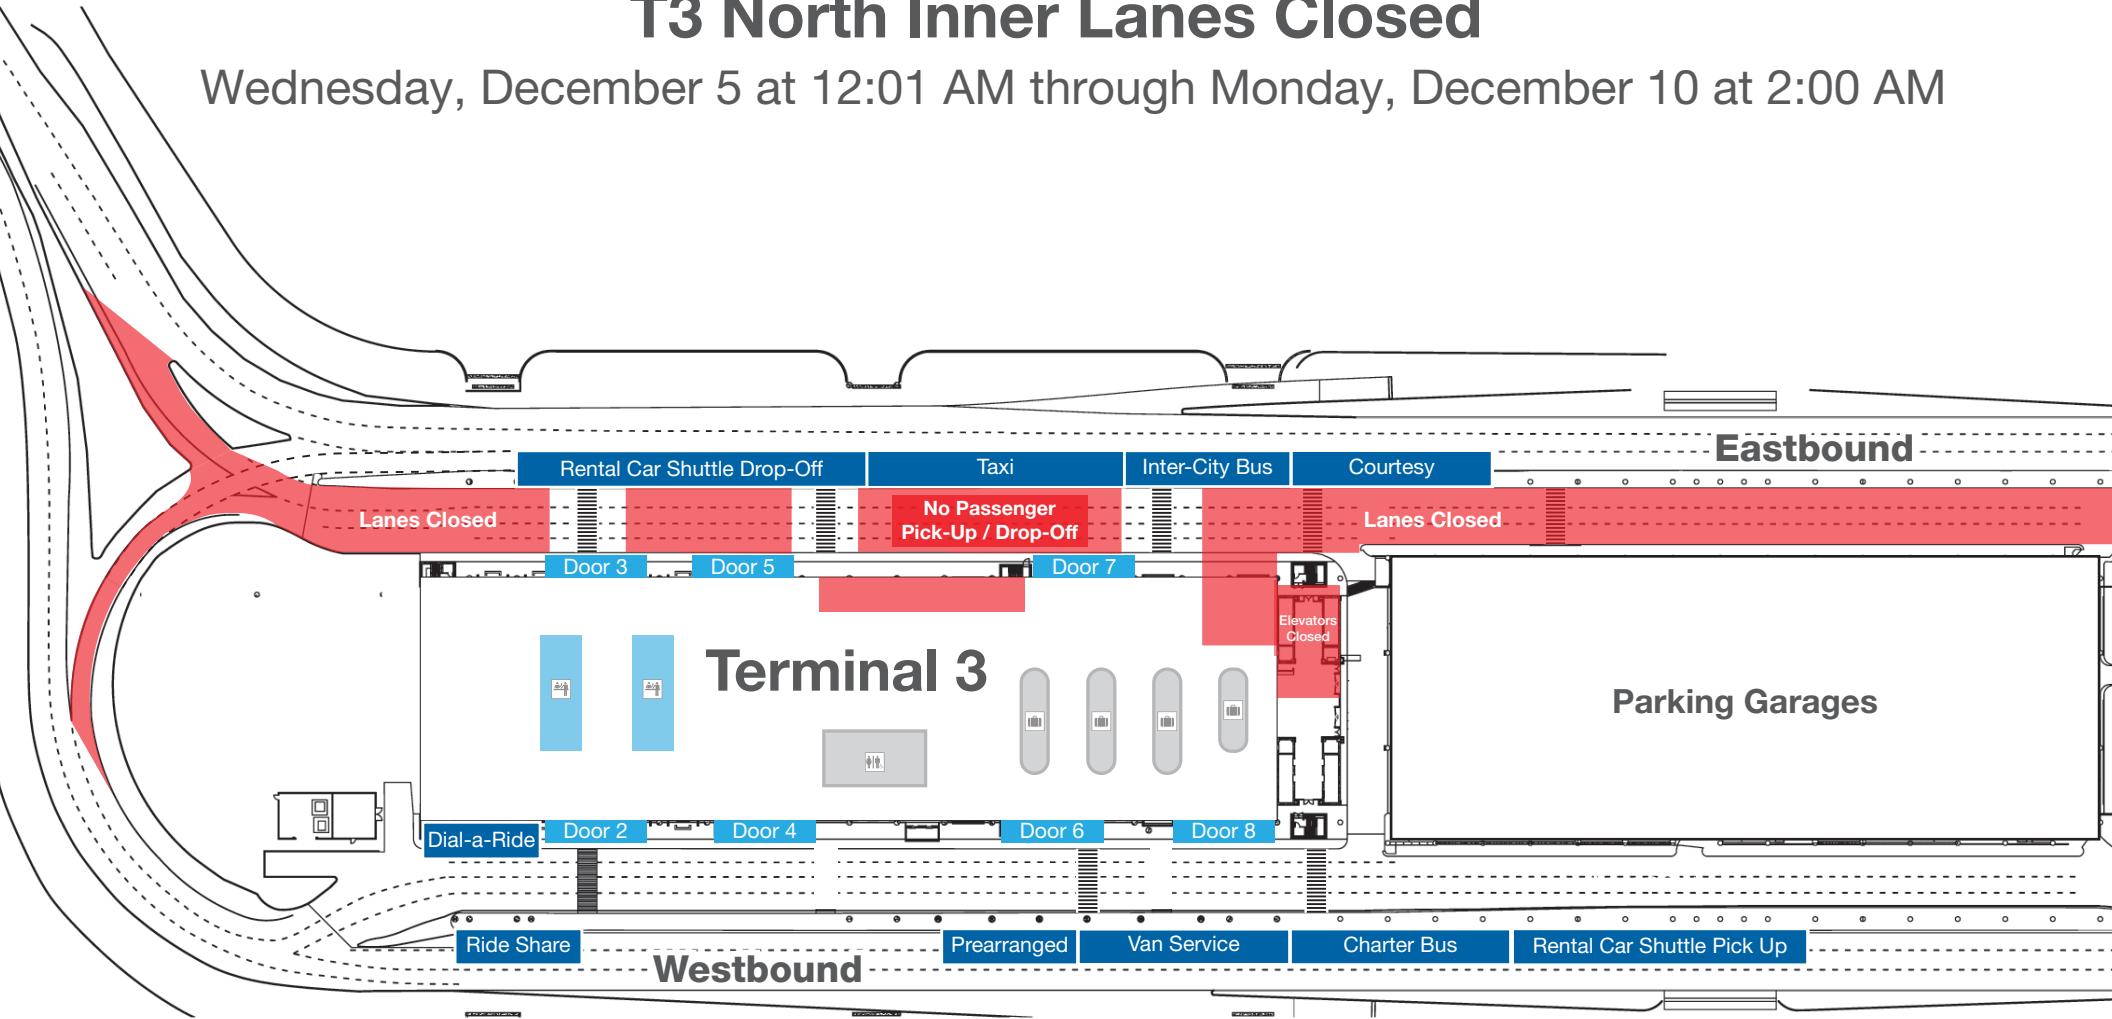

T3 North Inner Lanes Closed

Wednesday, December 5 at 12:01 AM through Monday, December 10 at 2:00 AM

-  Doors Remaining Open For Terminal/Curb Access
-  Ground Transportation Locations
-  Closed

* Rental Car Shuttle Pick-Up relocated to South Curb