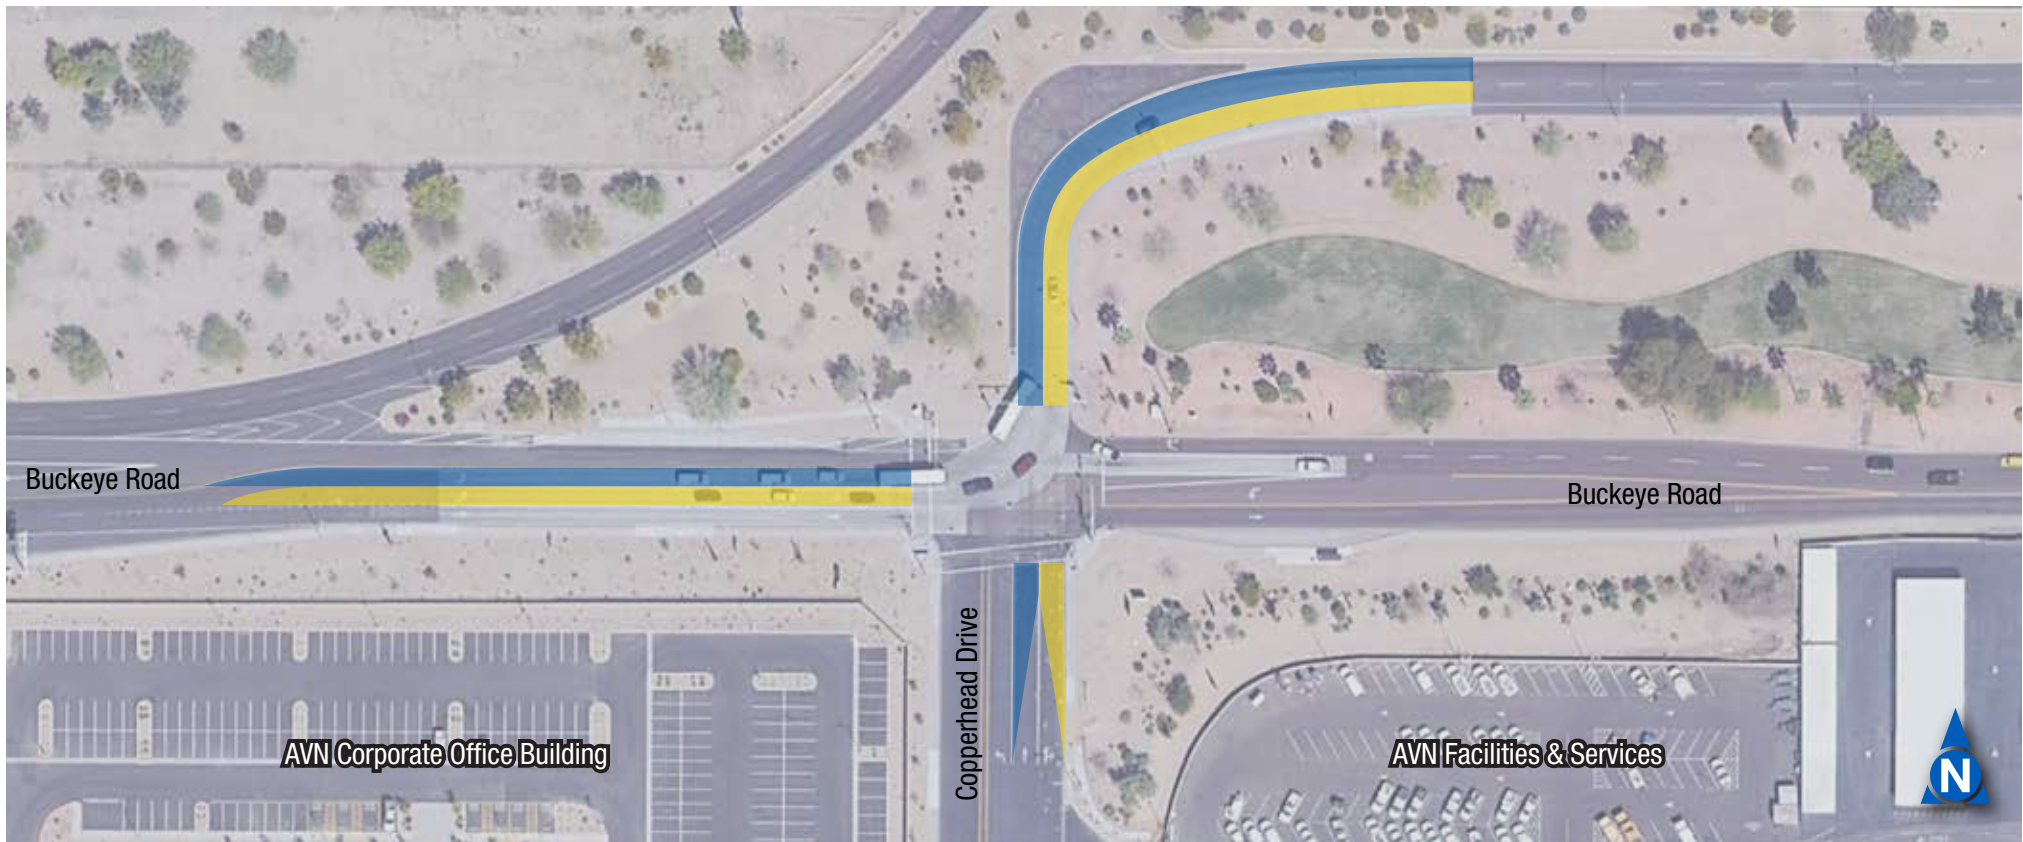

Copperhead Drive & Buckeye Road Restricted

Lane Closure Timeline

Lane Closures

Presently until Wednesday, December 5 at 5:00 AM

Lane Closures

Wednesday, December 5 at 5:00 AM until 4:30 PM and
Thursday, December 6 & Friday, December 7 - Daily, 6:30 AM until 4:30 PM