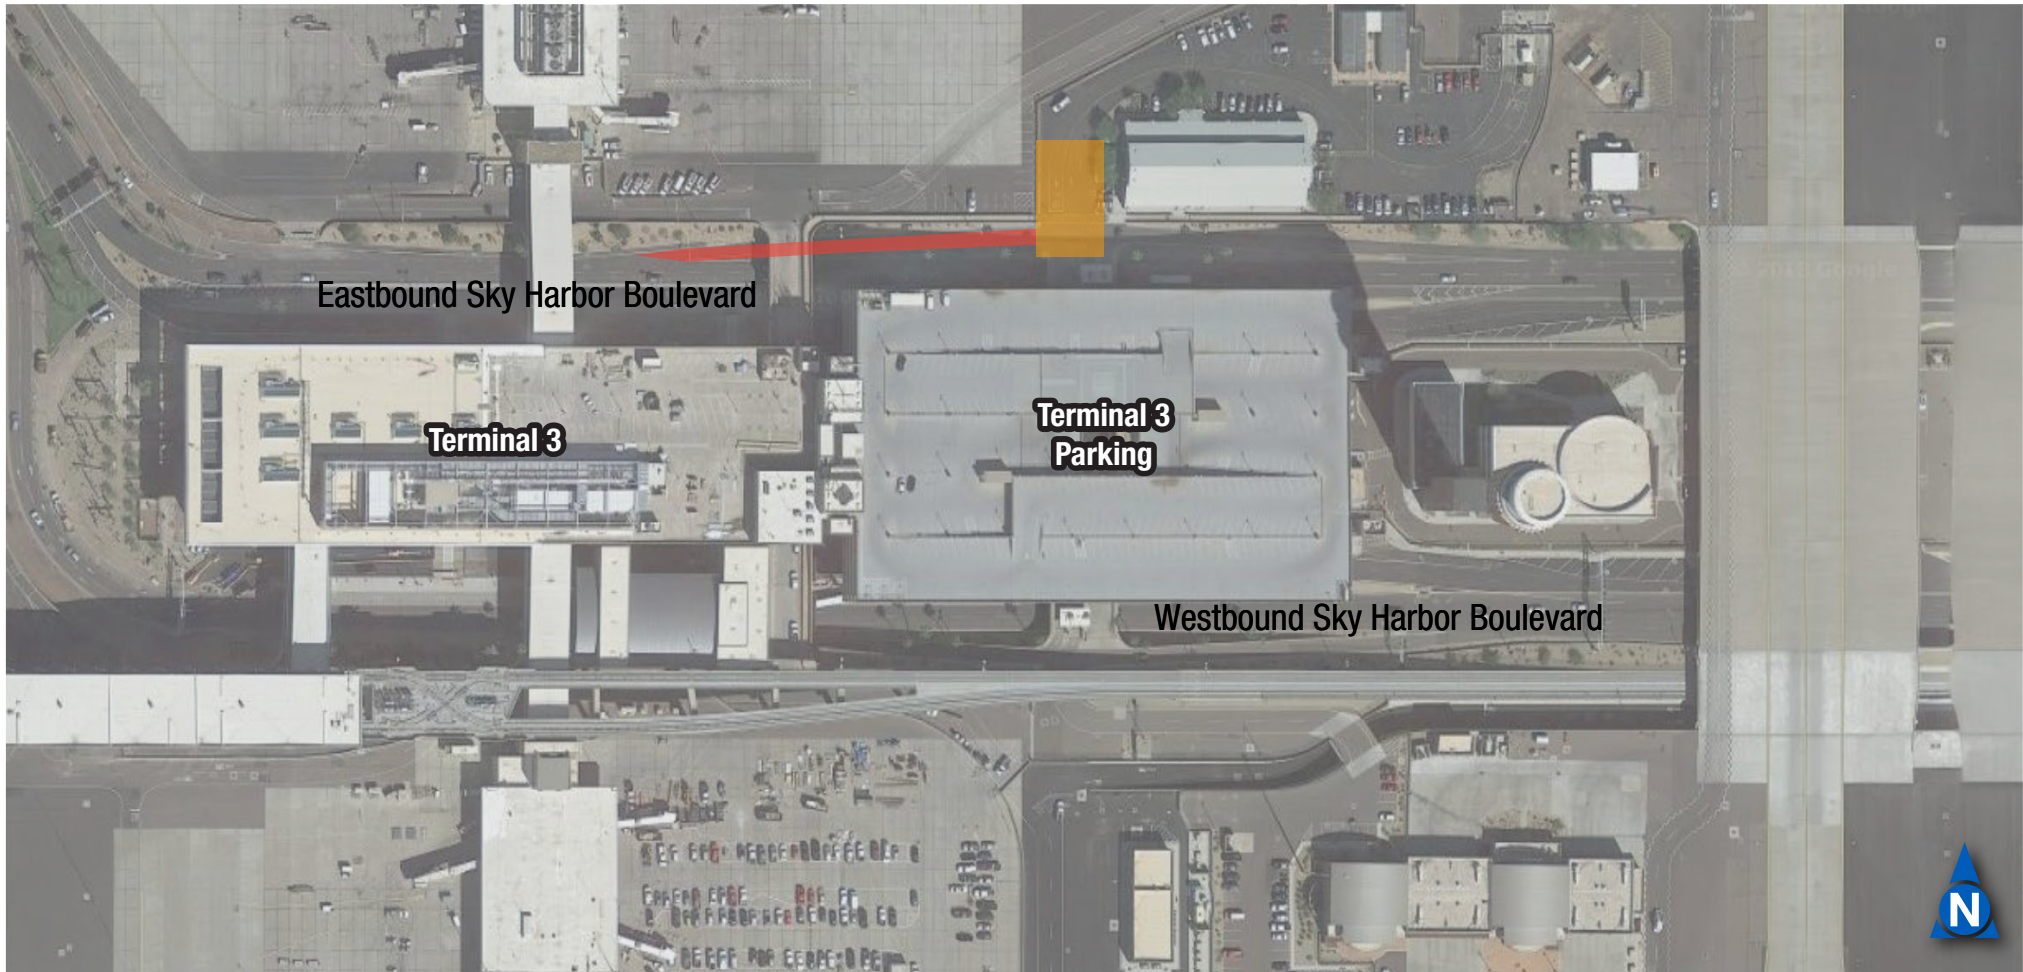

Ramp Access to Terminal 3 Parking Closed from Eastbound Sky Harbor Boulevard

Thursday, November 8 through Saturday, November 10 – Nightly, 12:00 AM to 3:00 AM

 Terminal 3 Parking Access Ramp Closed

 Restricted Work Area
Materials unloading will occur in this work area