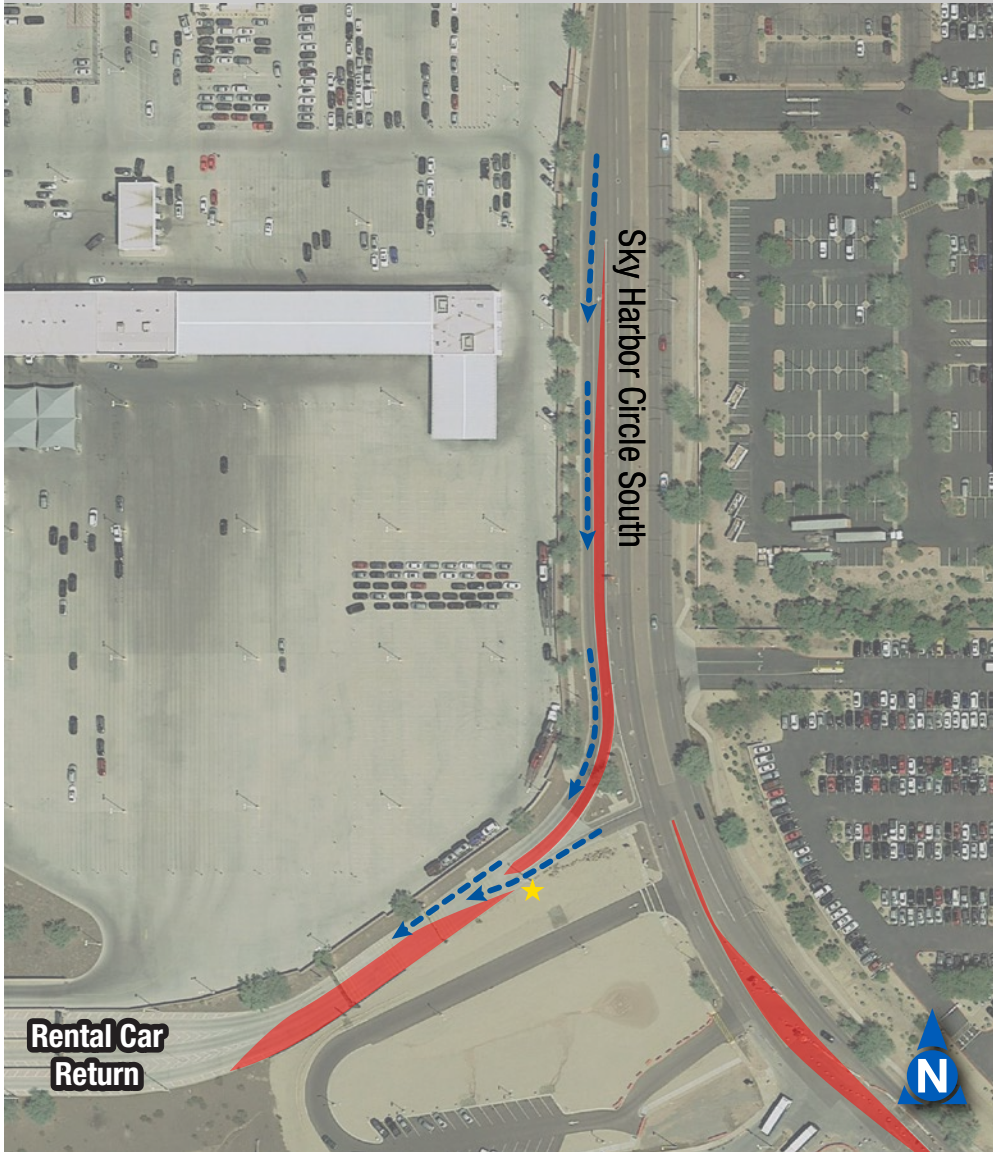

# Rental Car Center Lane Restrictions with Flag Personnel

Monday, September 16 – 6:00 AM until 3:00 PM

Tuesday, September 17 – 6:00 AM until 3:00 PM

★ Flag Personnel      ■ Lane Restrictions      ■ Traffic Flow