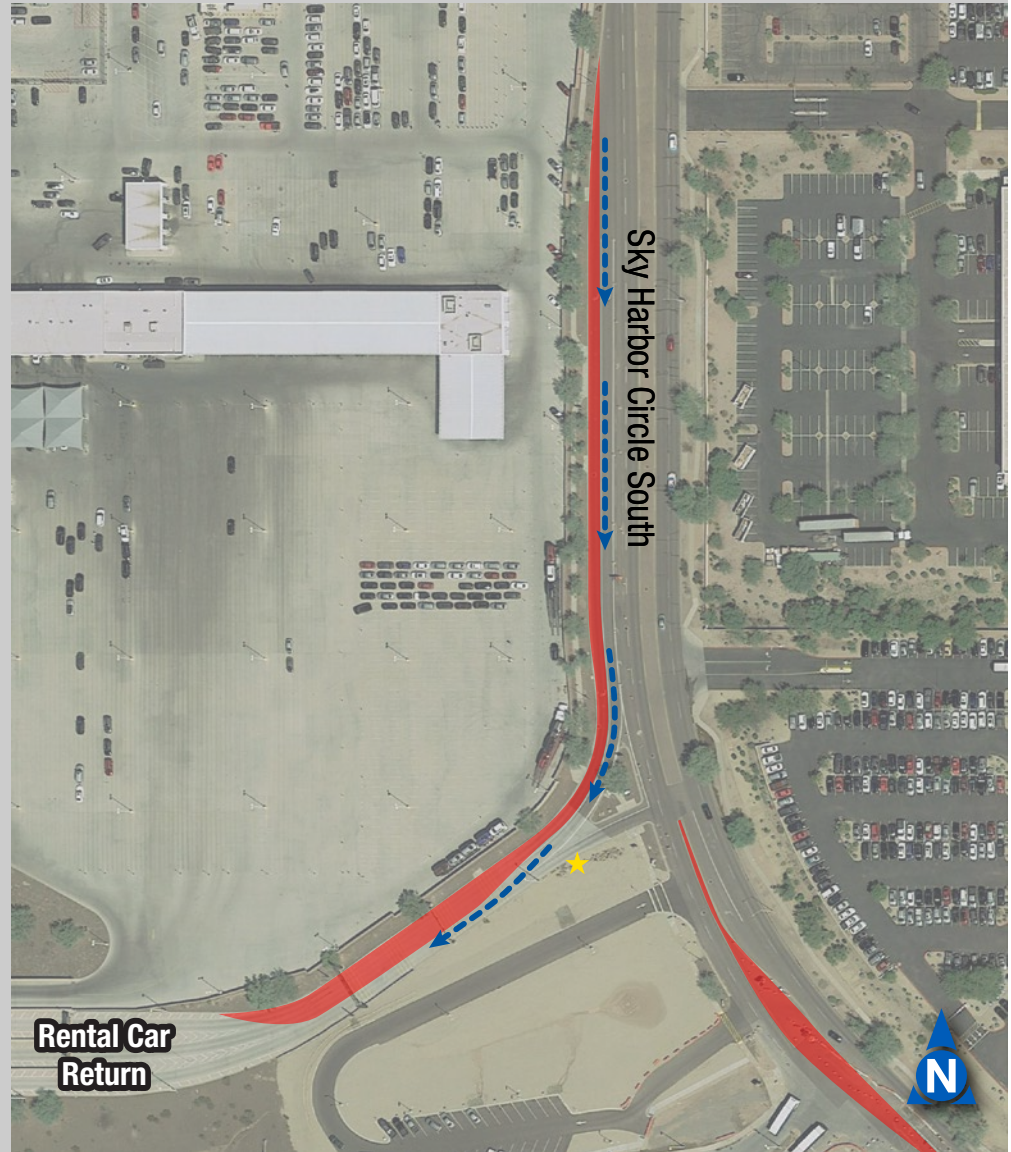

# Rental Car Center Lane Restrictions with Flag Personnel

Monday, September 16 – 6:00 AM until 3:00 PM

Tuesday, September 17 – 6:00 AM until 3:00 PM

★ Flag Personnel      ■ Lane Restrictions      ■ Traffic Flow