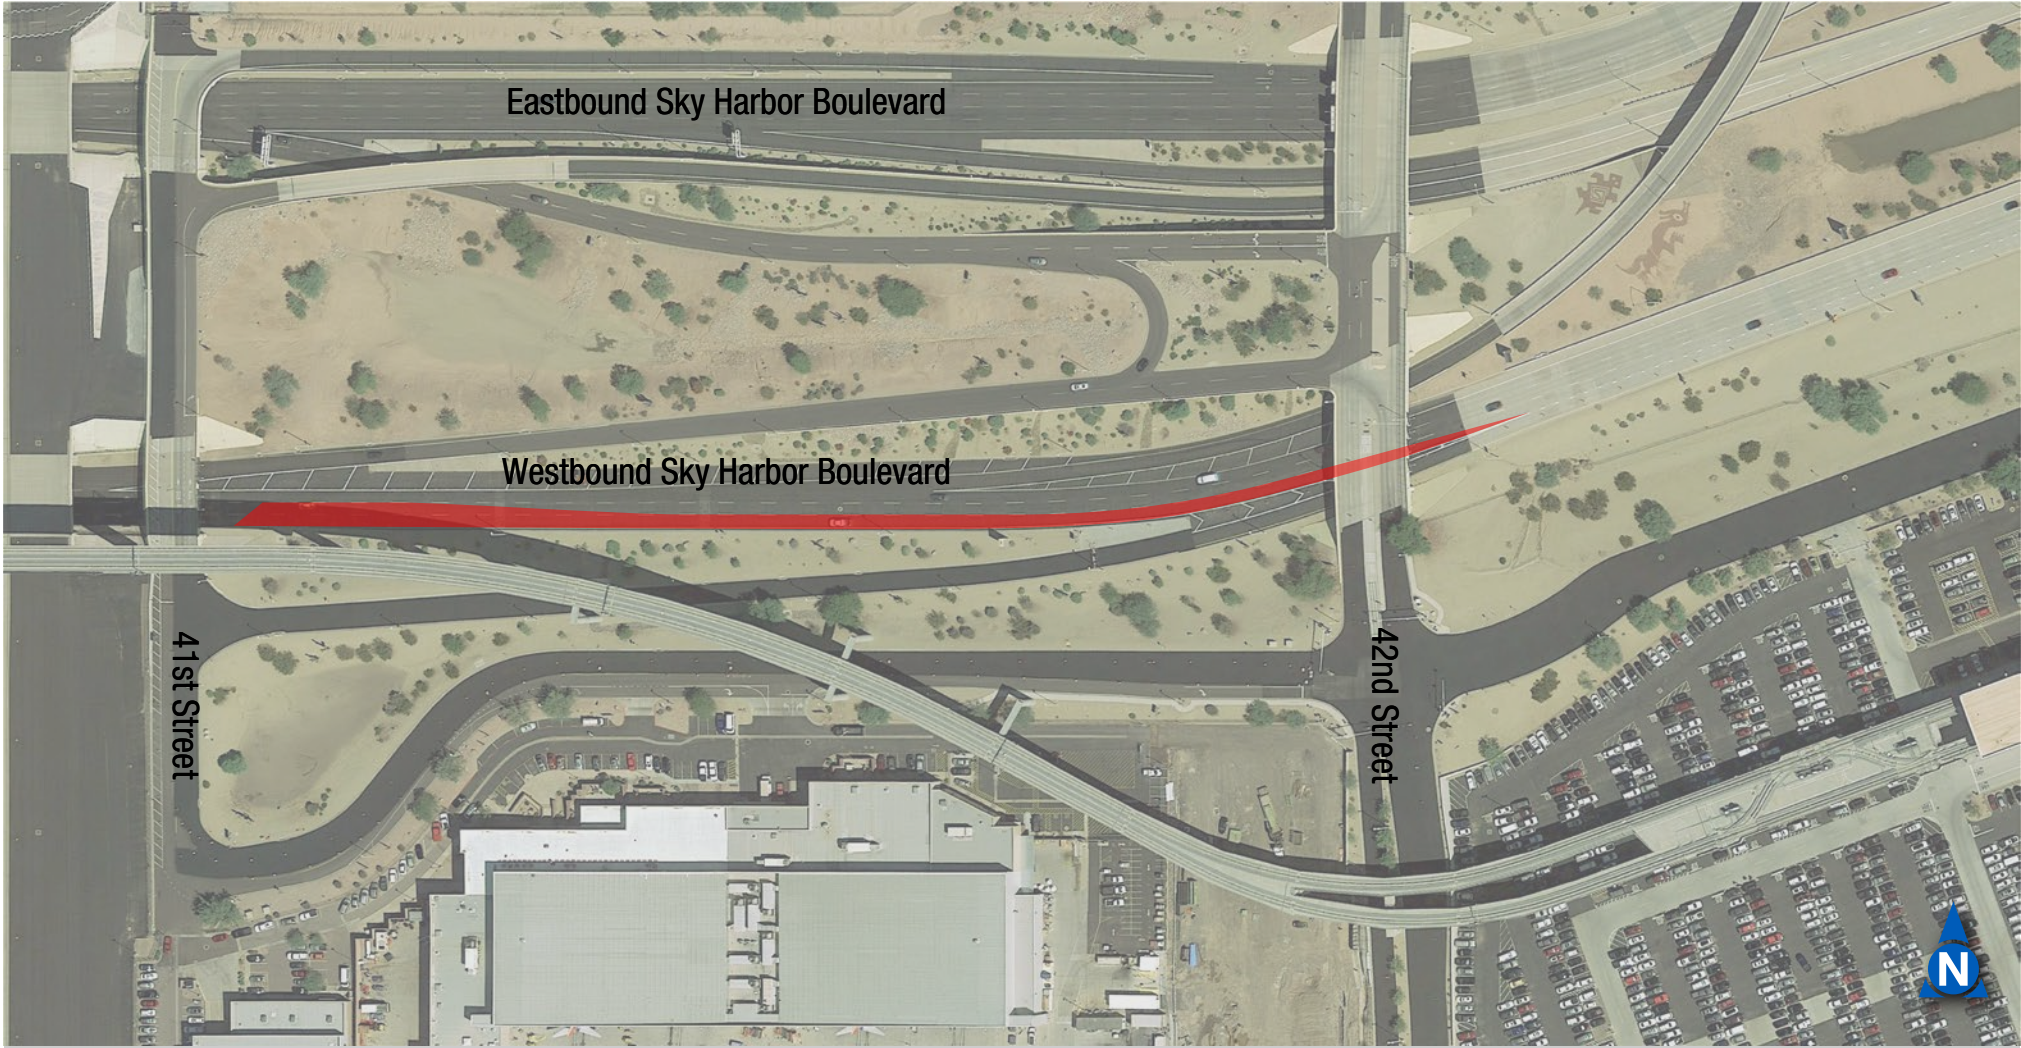

Lane Restriction – Westbound Sky Harbor Boulevard

Wednesday, September 11 – 10:00 PM until 5:00 AM

 Lane Restriction