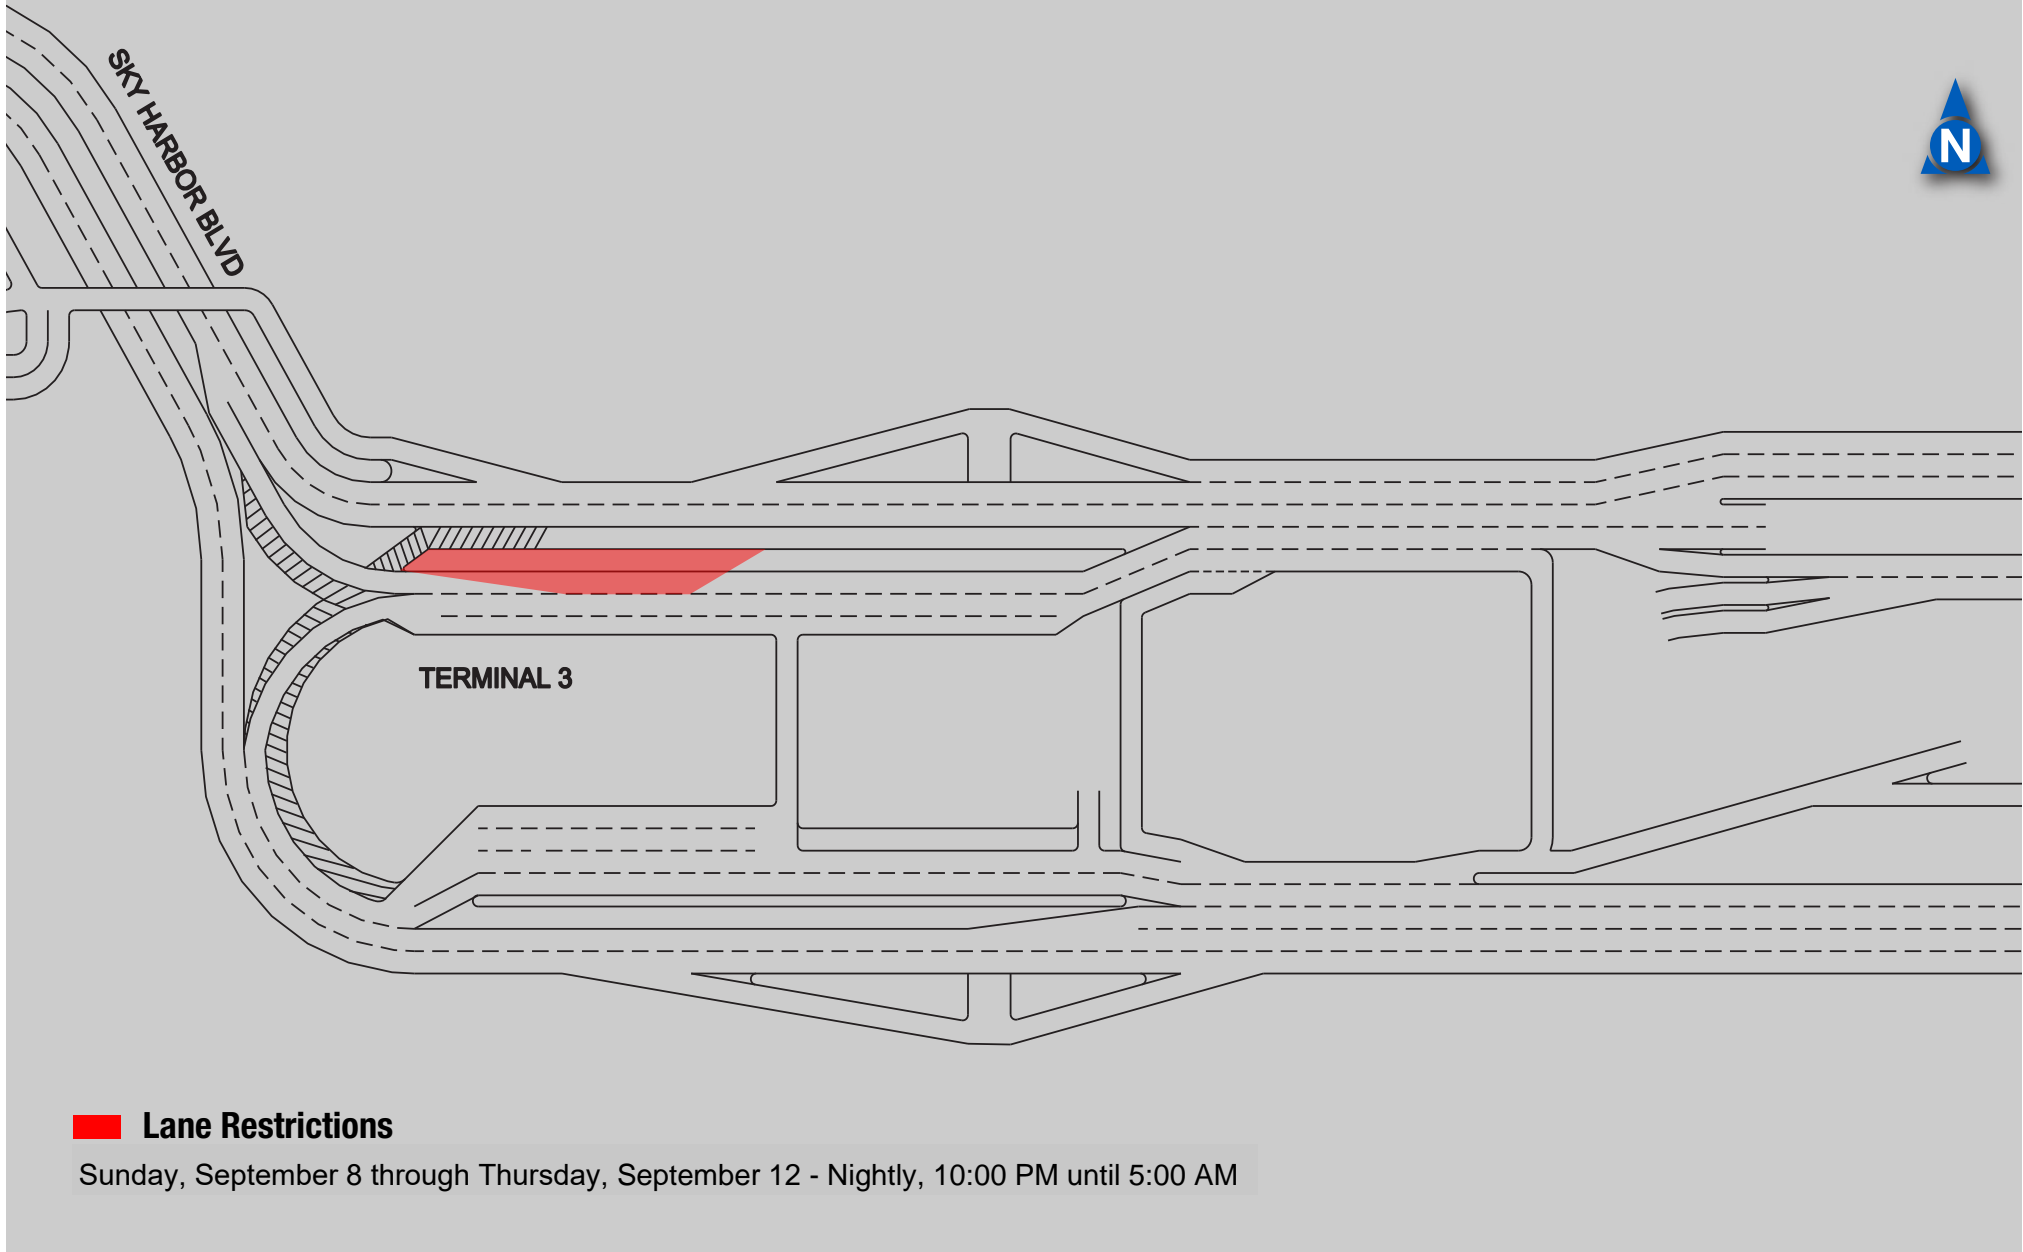

Terminal 3 Lanes Restrictions

 **Lane Restrictions**

Sunday, September 8 through Thursday, September 12 - Nightly, 10:00 PM until 5:00 AM