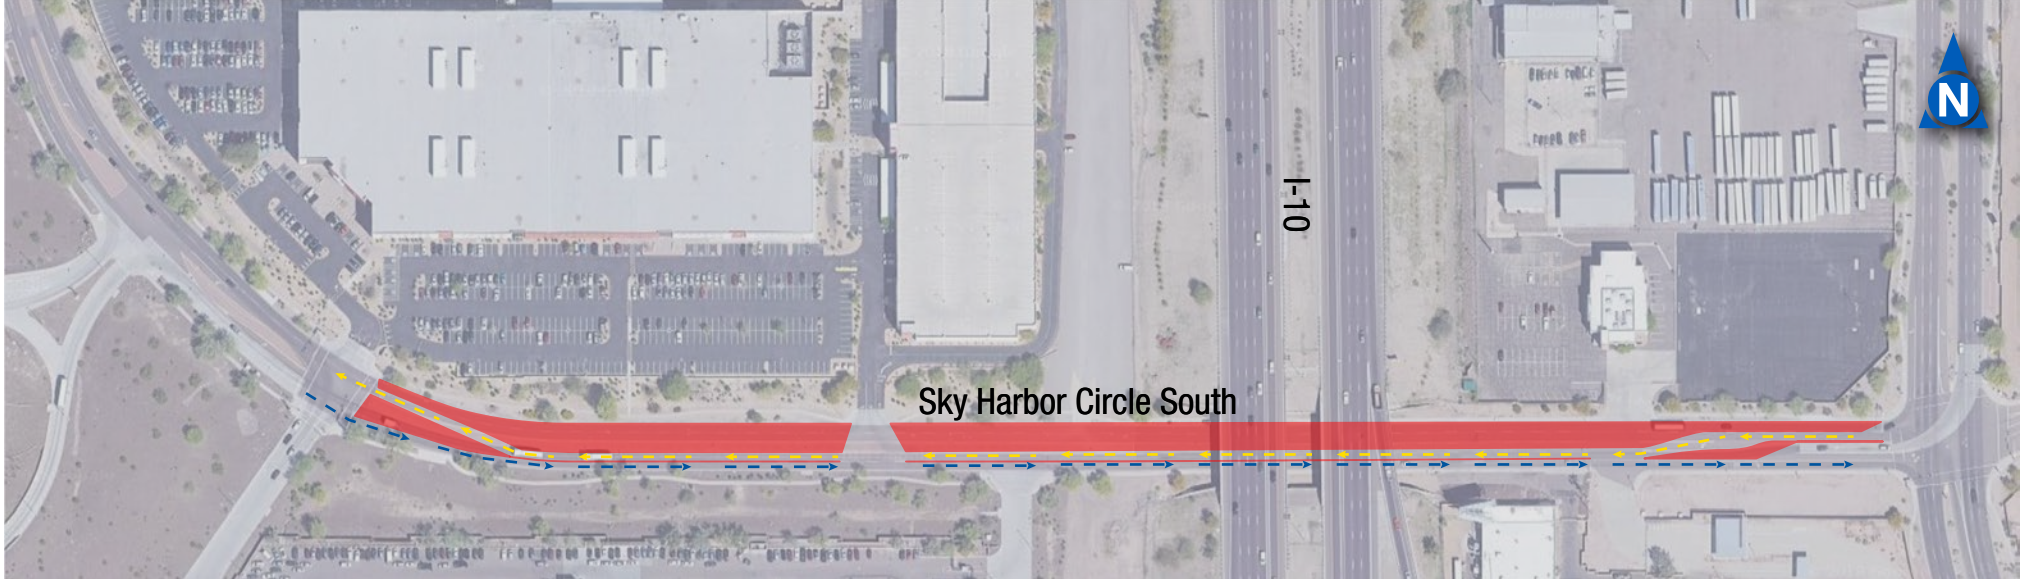

Sky Harbor Circle South – Lane Restrictions

Beginning Thursday, August 15

 Road Restricted

 Westbound Traffic Flow

 Eastbound Traffic Flow