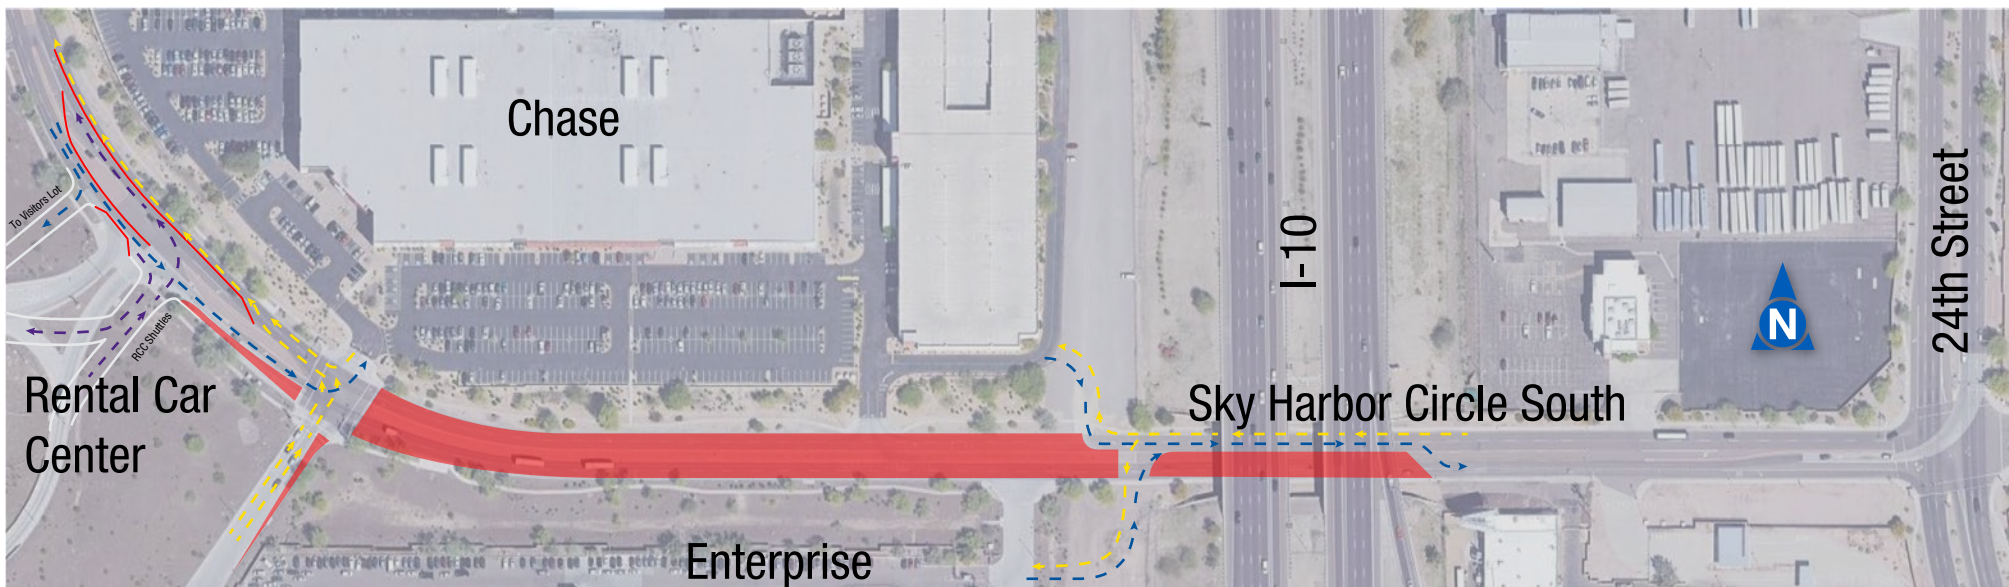

Sky Harbor Circle South – Road Closed / Local Traffic Only

Thursday, June 13 at 5:30 AM until Friday, July 19 at 5:00 PM

 Road Restricted

 Westbound Traffic Flow

 Eastbound Traffic Flow

 RCC Shuttles