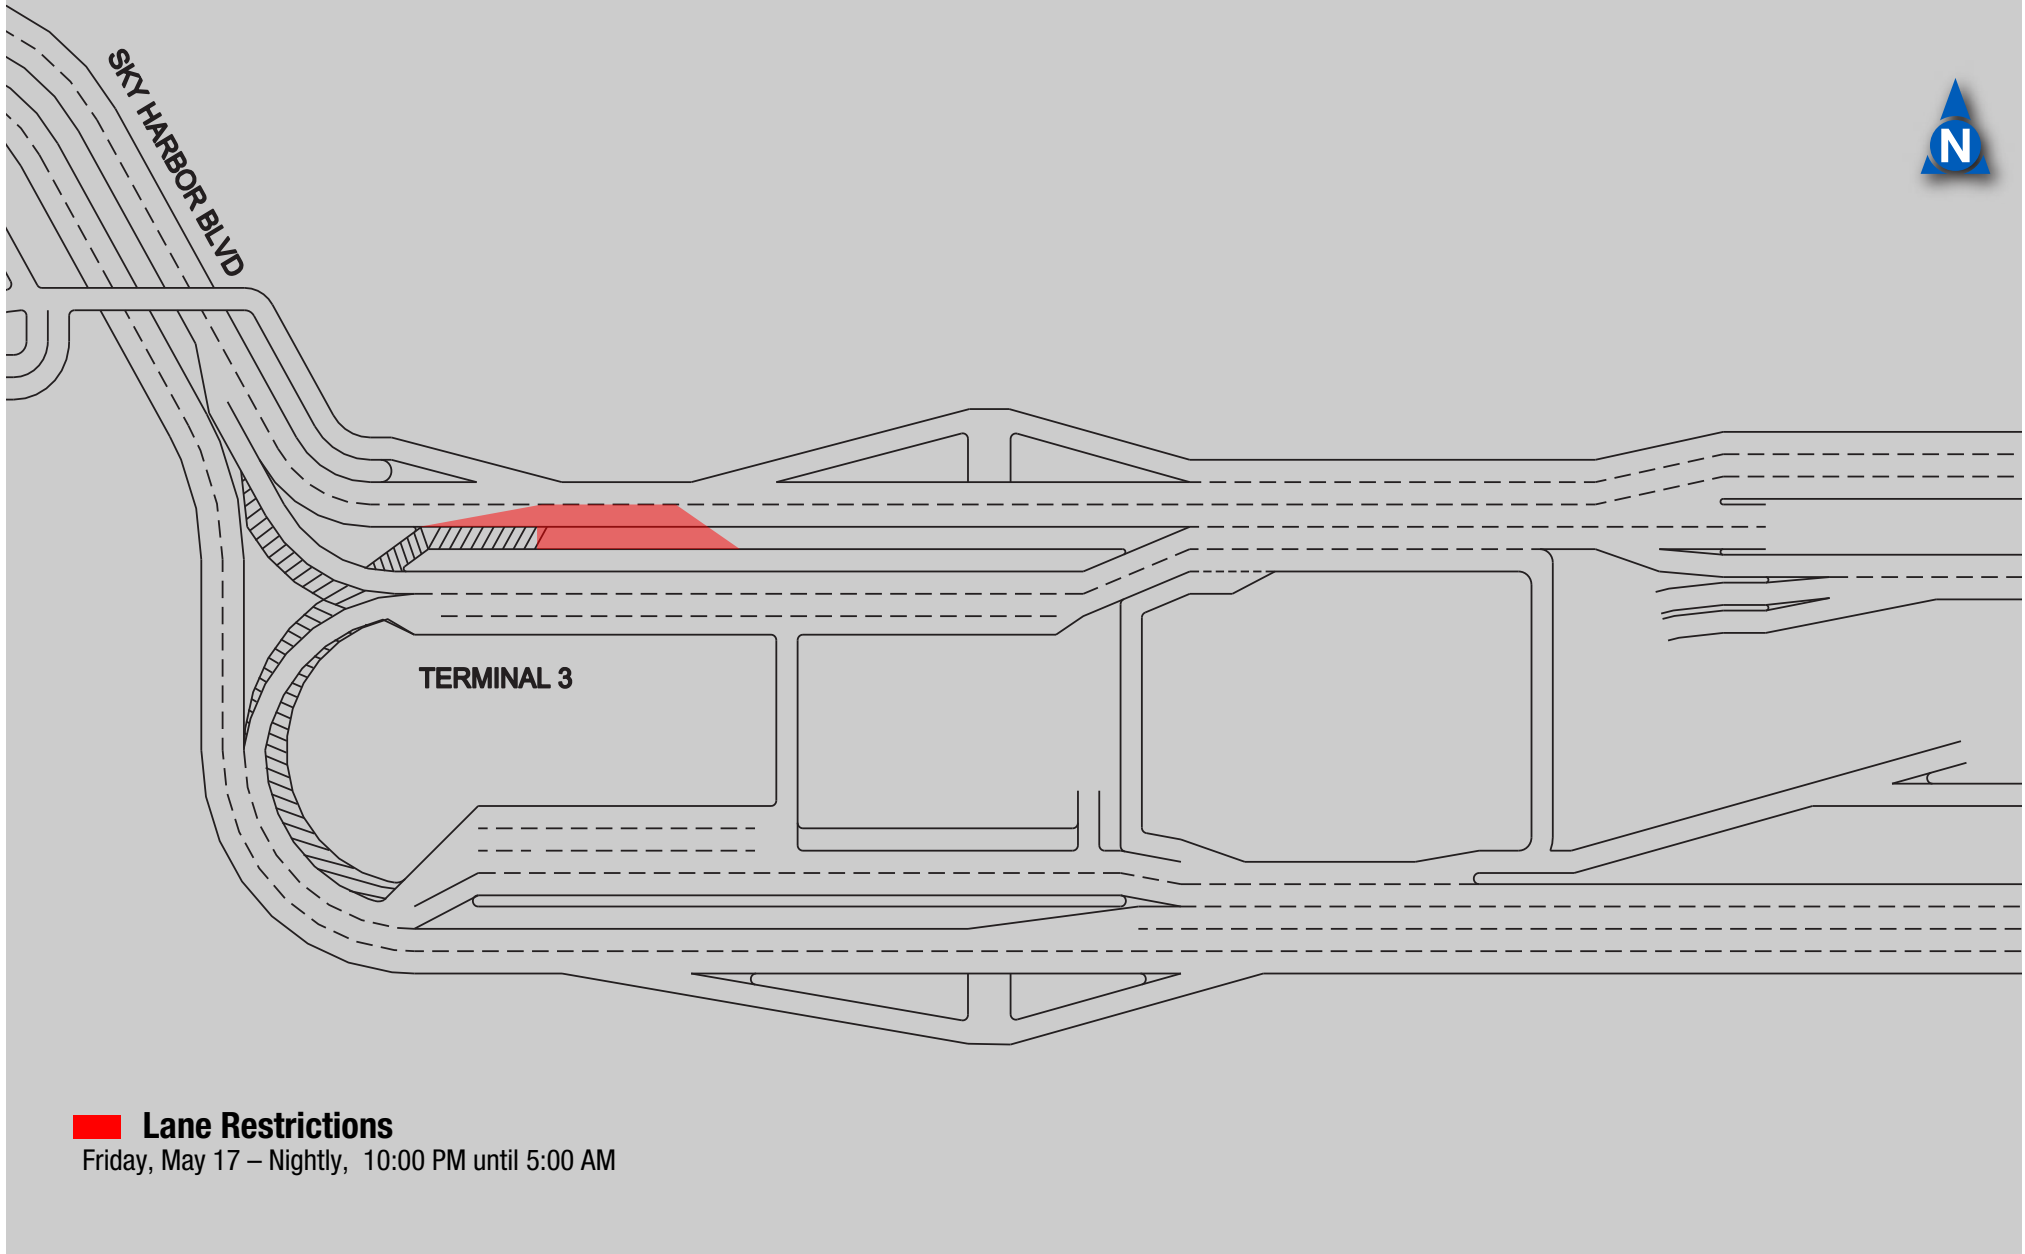

Terminal 3 Lanes Restrictions

■ Lane Restrictions

Tuesday, May 14 through Thursday, May 16 – Nightly, 10:00 PM until 5:00 AM

Terminal 3 Lanes Restrictions

Terminal 3 Lanes Restrictions

Terminal 3 Lanes Restrictions