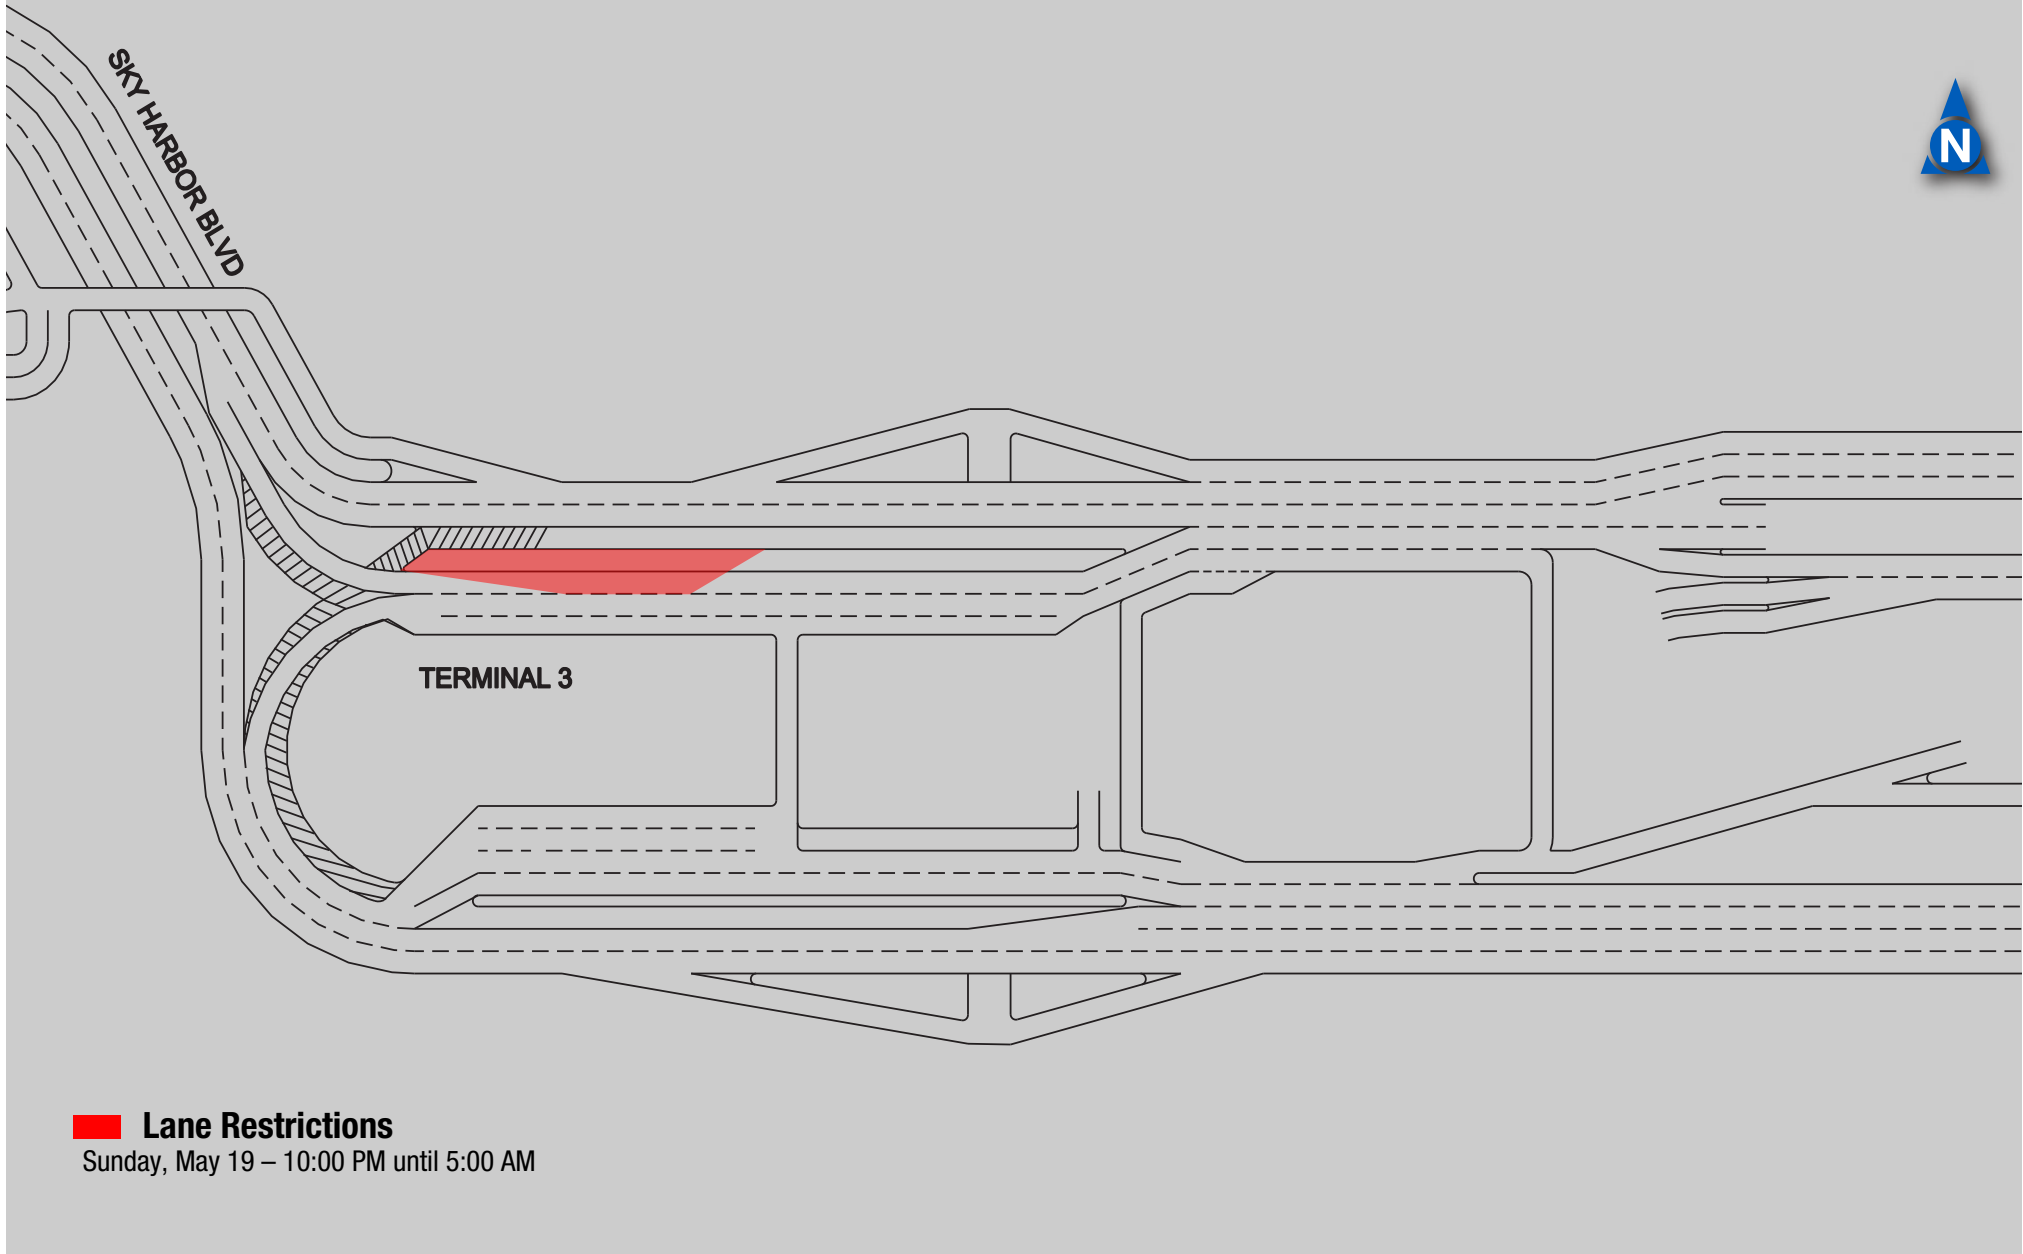

Terminal 3 Lanes Restrictions

■ Lane Restrictions

Tuesday, May 14 through Thursday, May 16 – Nightly, 10:00 PM until 5:00 AM

Terminal 3 Lanes Restrictions

Terminal 3 Lanes Restrictions

Terminal 3 Lanes Restrictions