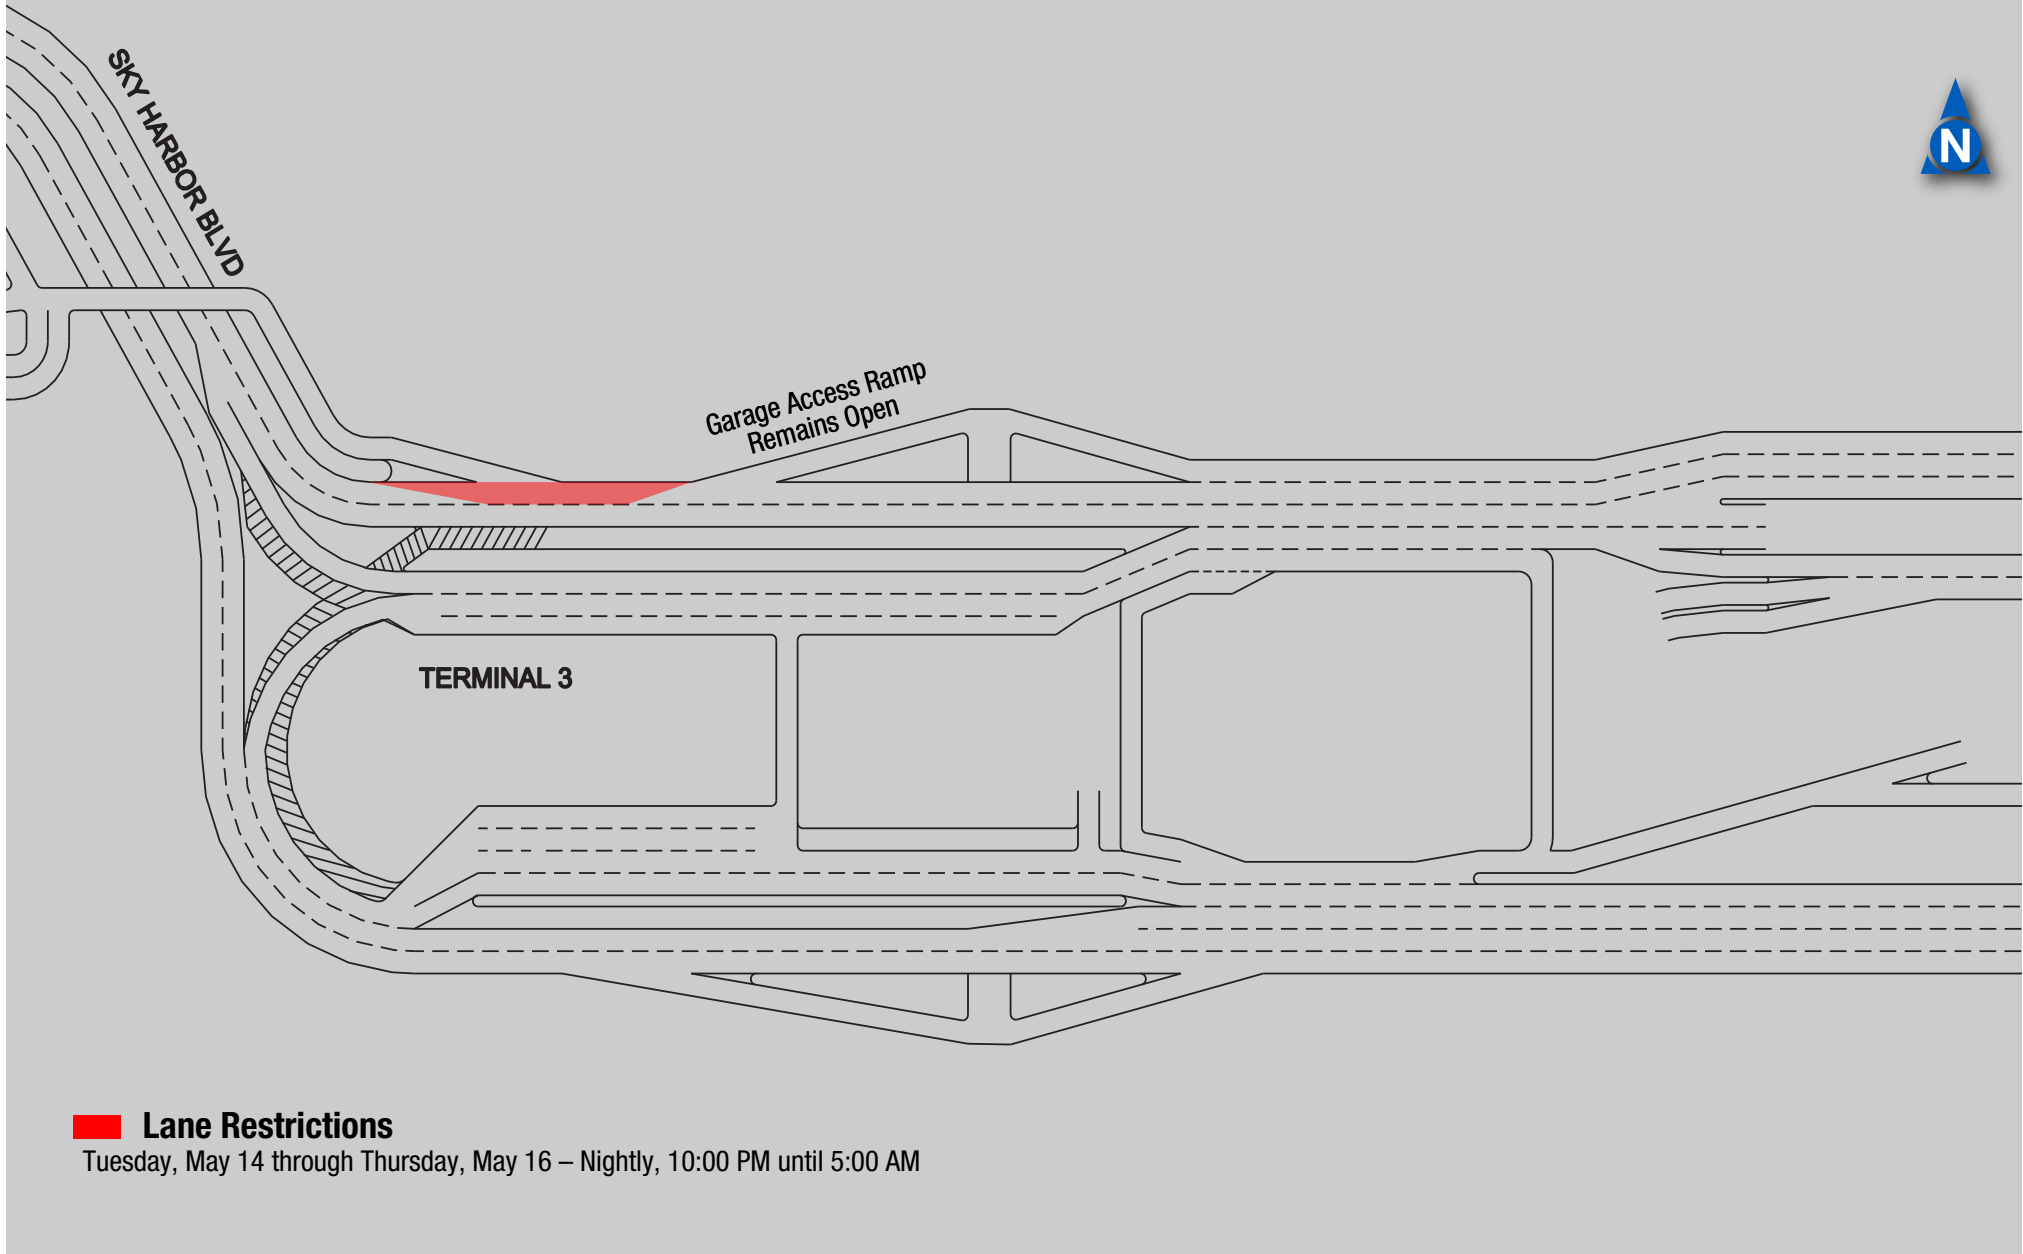

Terminal 3 Lanes Restrictions

■ Lane Restrictions

Tuesday, May 14 through Thursday, May 16 – Nightly, 10:00 PM until 5:00 AM

Terminal 3 Lanes Restrictions

Terminal 3 Lanes Restrictions

Terminal 3 Lanes Restrictions