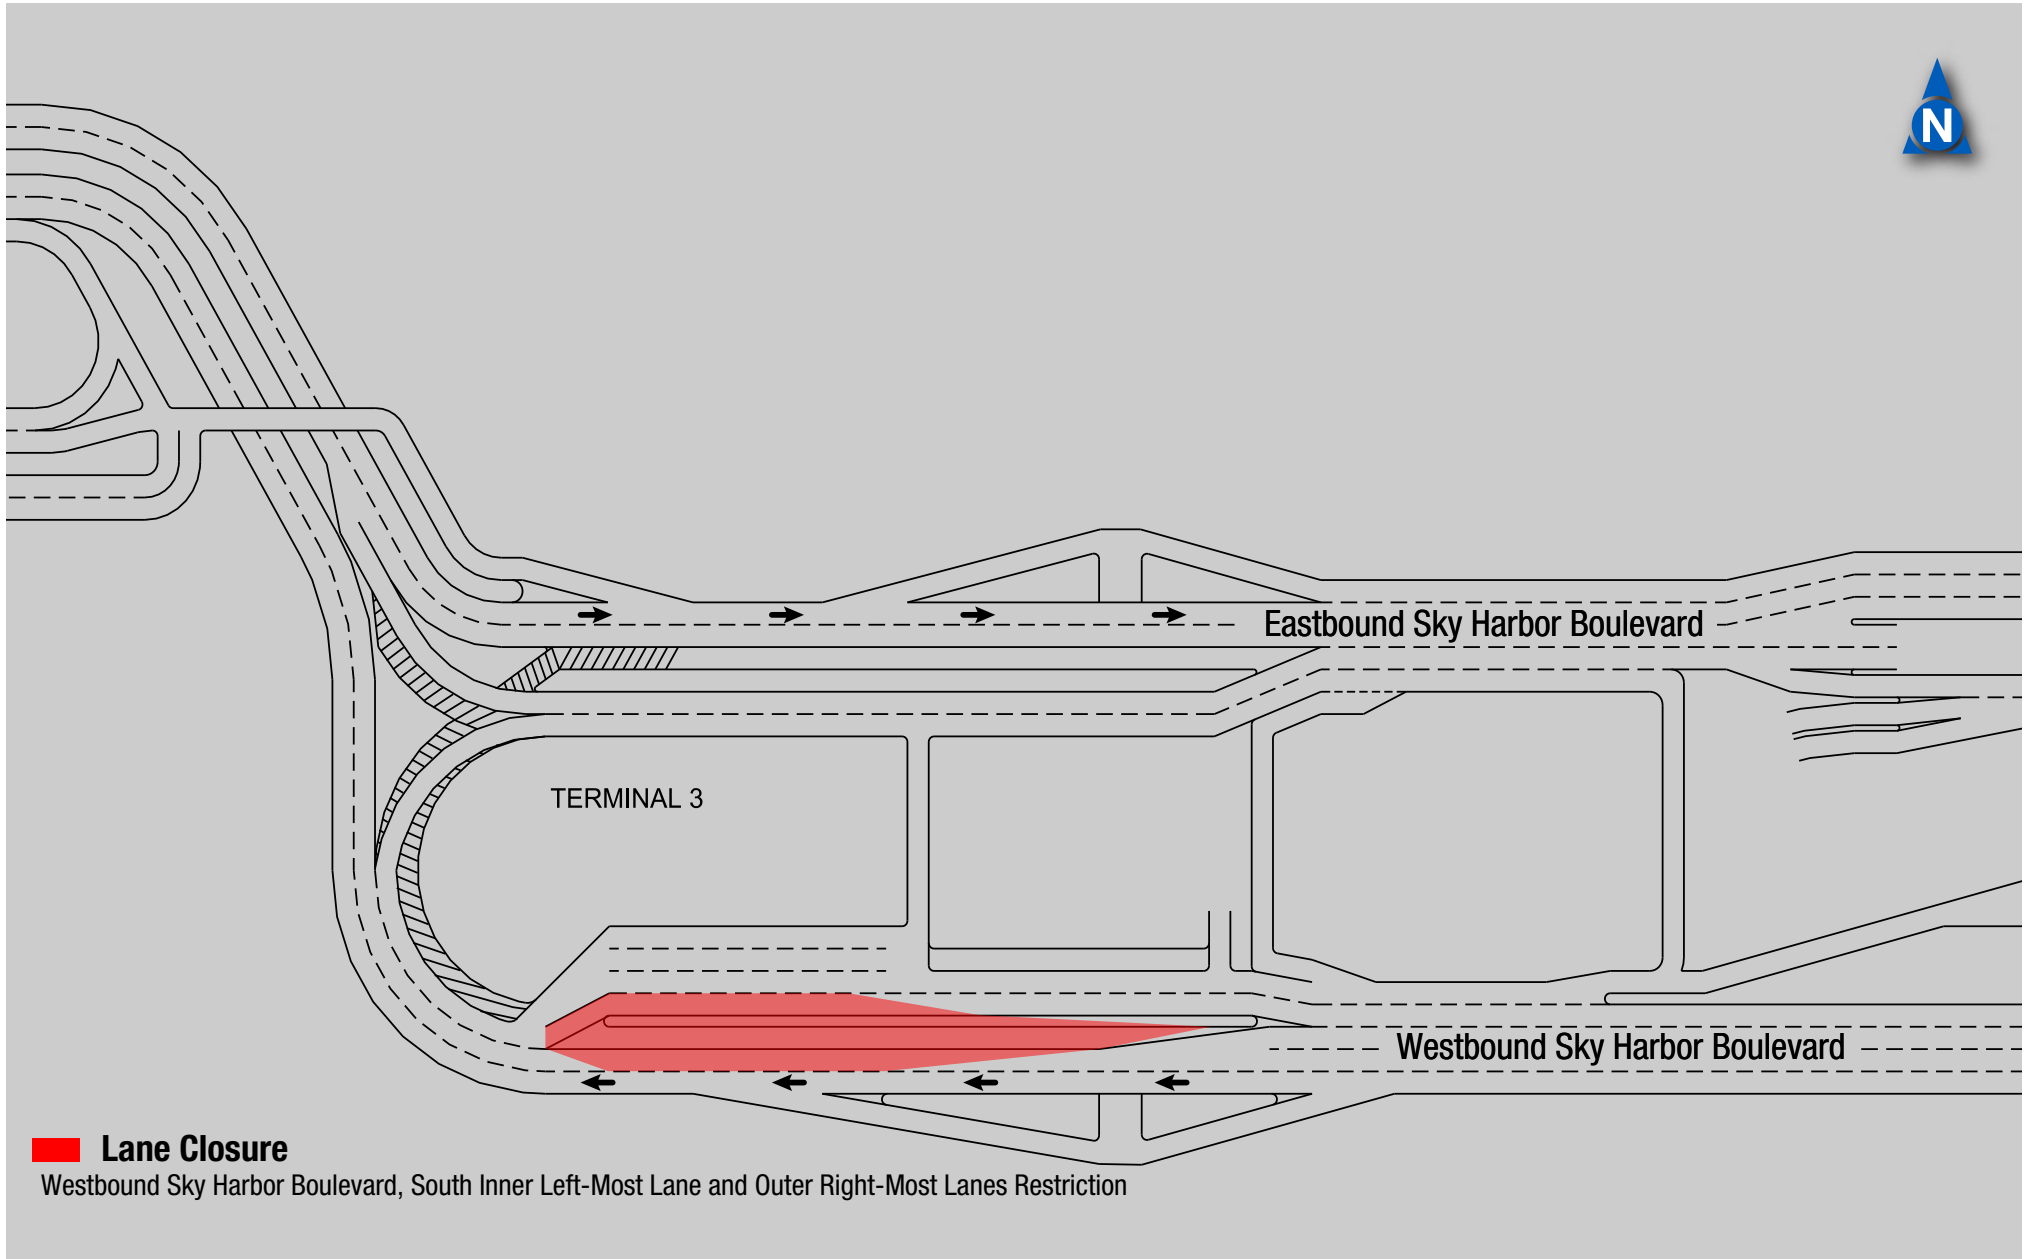

Westbound Sky Harbor Boulevard Lane Restrictions at Terminal 3

Sunday, January 13 - Nightly, 10:30 PM until 6:00 AM

Westbound Sky Harbor Boulevard Lane Restrictions at Terminal 3

Monday, January 14 and Tuesday, January 15 - Nightly, 10:30 PM until 6:00 AM

Westbound Sky Harbor Boulevard Lane Restrictions at Terminal 3

Wednesday, January 16 and Thursday, January 17 - Nightly, 10:30 PM until 6:00 AM