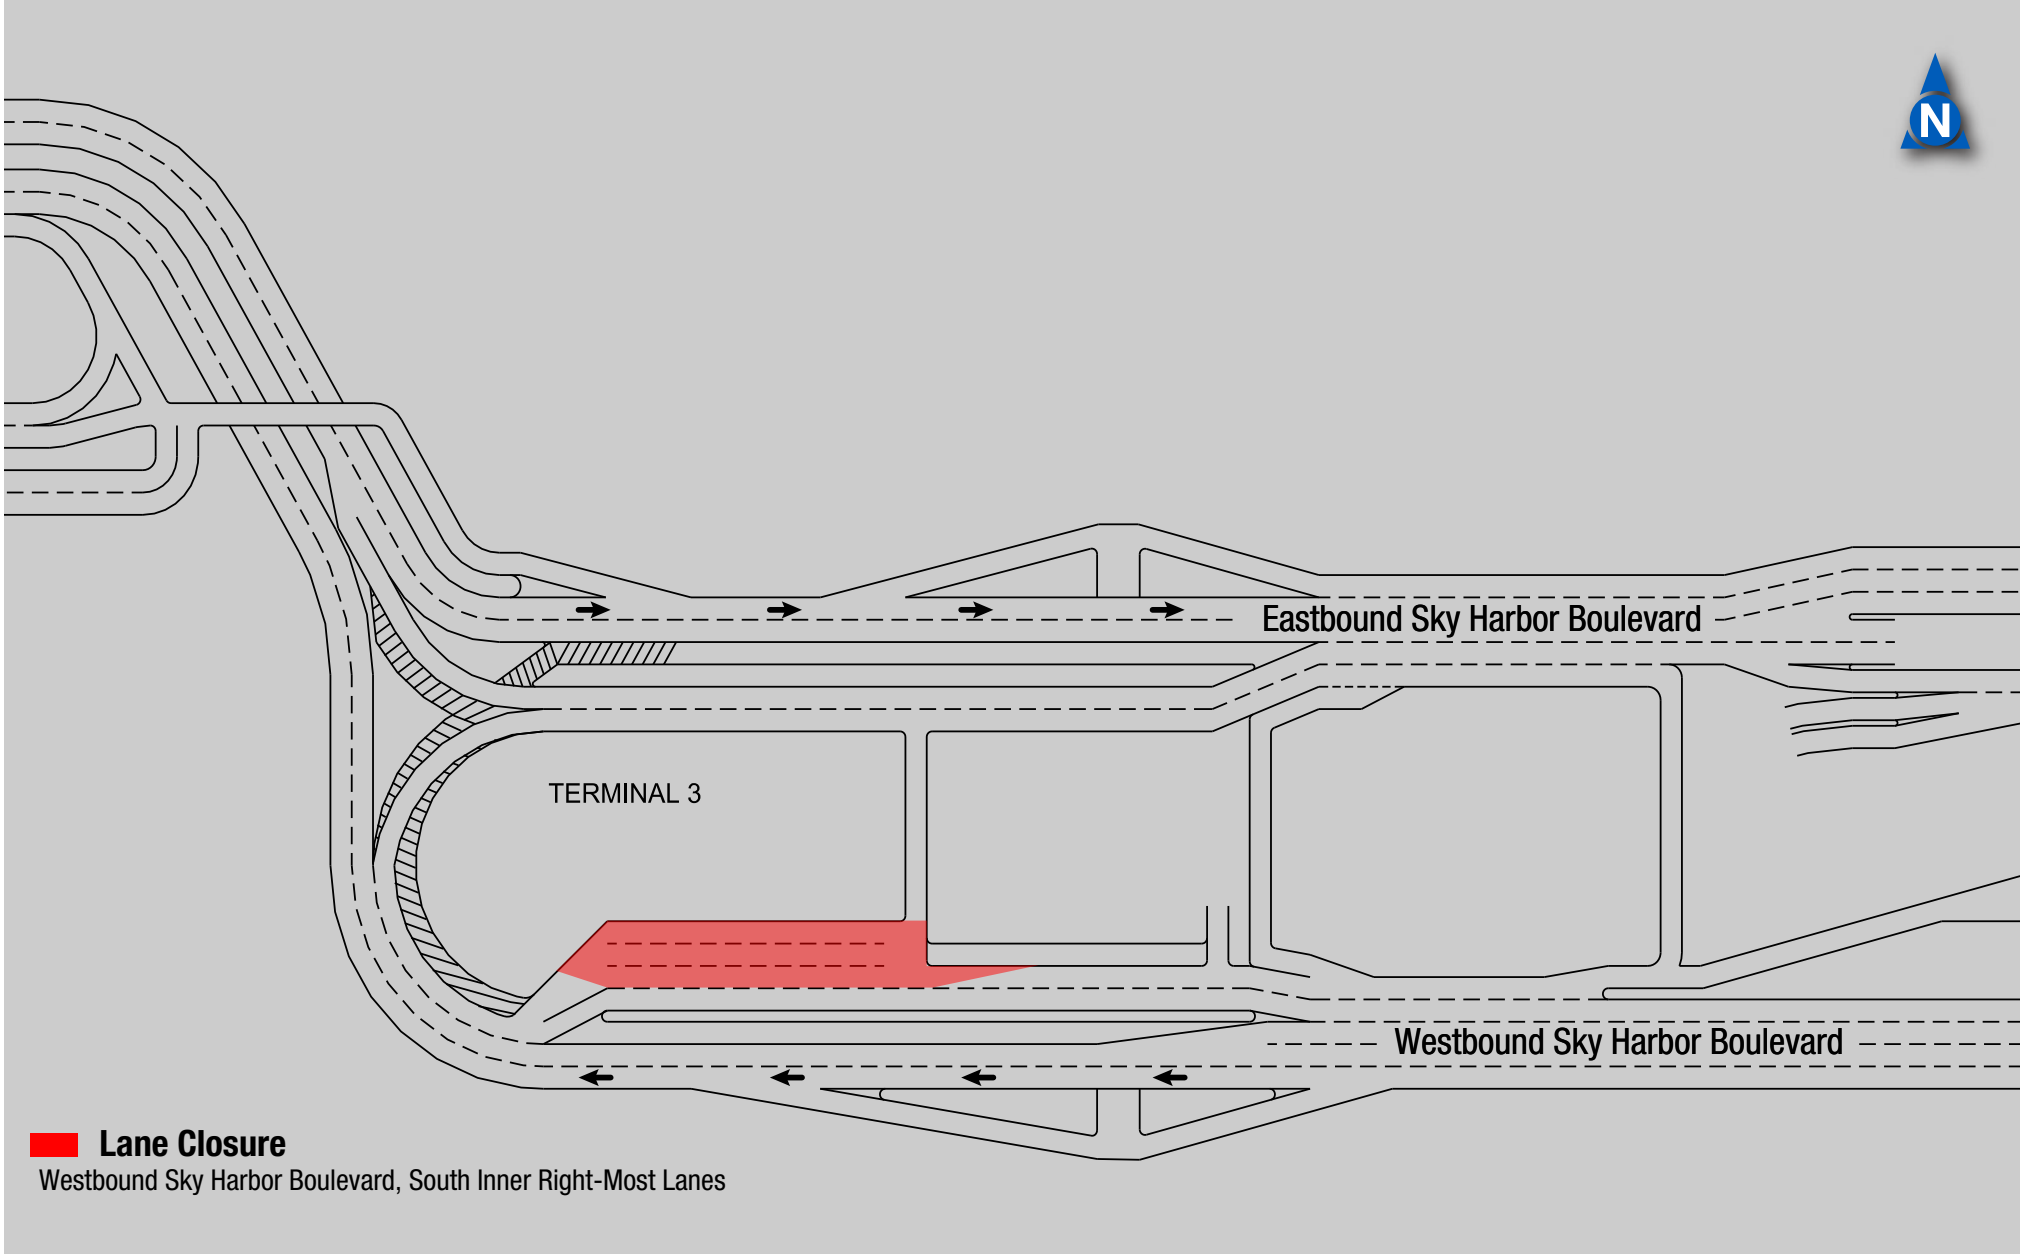

Westbound Sky Harbor Boulevard Lane Restrictions at Terminal 3

Sunday, January 13 - Nightly, 10:30 PM until 6:00 AM

Westbound Sky Harbor Boulevard Lane Restrictions at Terminal 3

Monday, January 14 and Tuesday, January 15 - Nightly, 10:30 PM until 6:00 AM

Westbound Sky Harbor Boulevard Lane Restrictions at Terminal 3

Wednesday, January 16 and Thursday, January 17 - Nightly, 10:30 PM until 6:00 AM