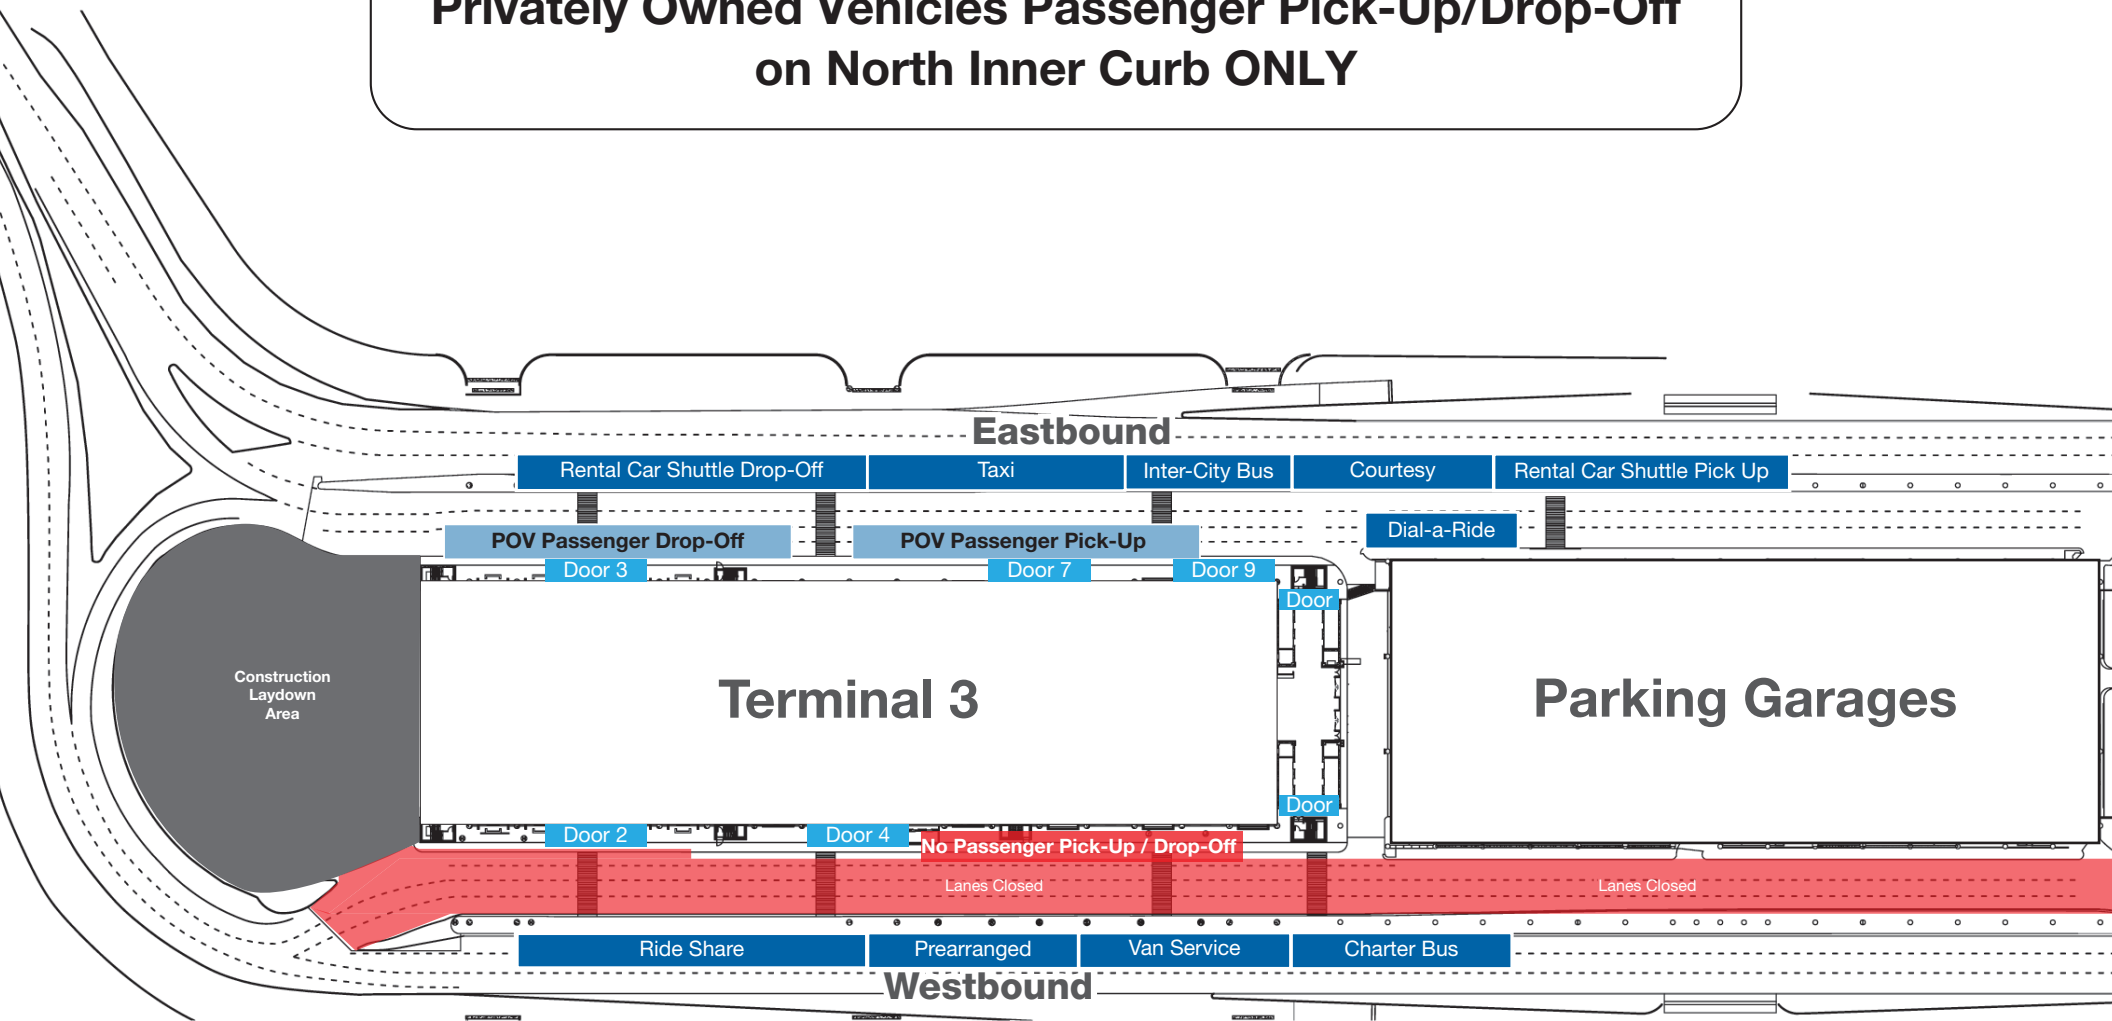

T3 South Inner Lanes & Curb Closed

Wednesday, January 4 at 2:00 AM Until Further Notice

**Privately Owned Vehicles Passenger Pick-Up/Drop-Off
on North Inner Curb ONLY**

-  Doors Remaining Open For Terminal/Curb Access
-  Ground Transportation Locations
-  Closed