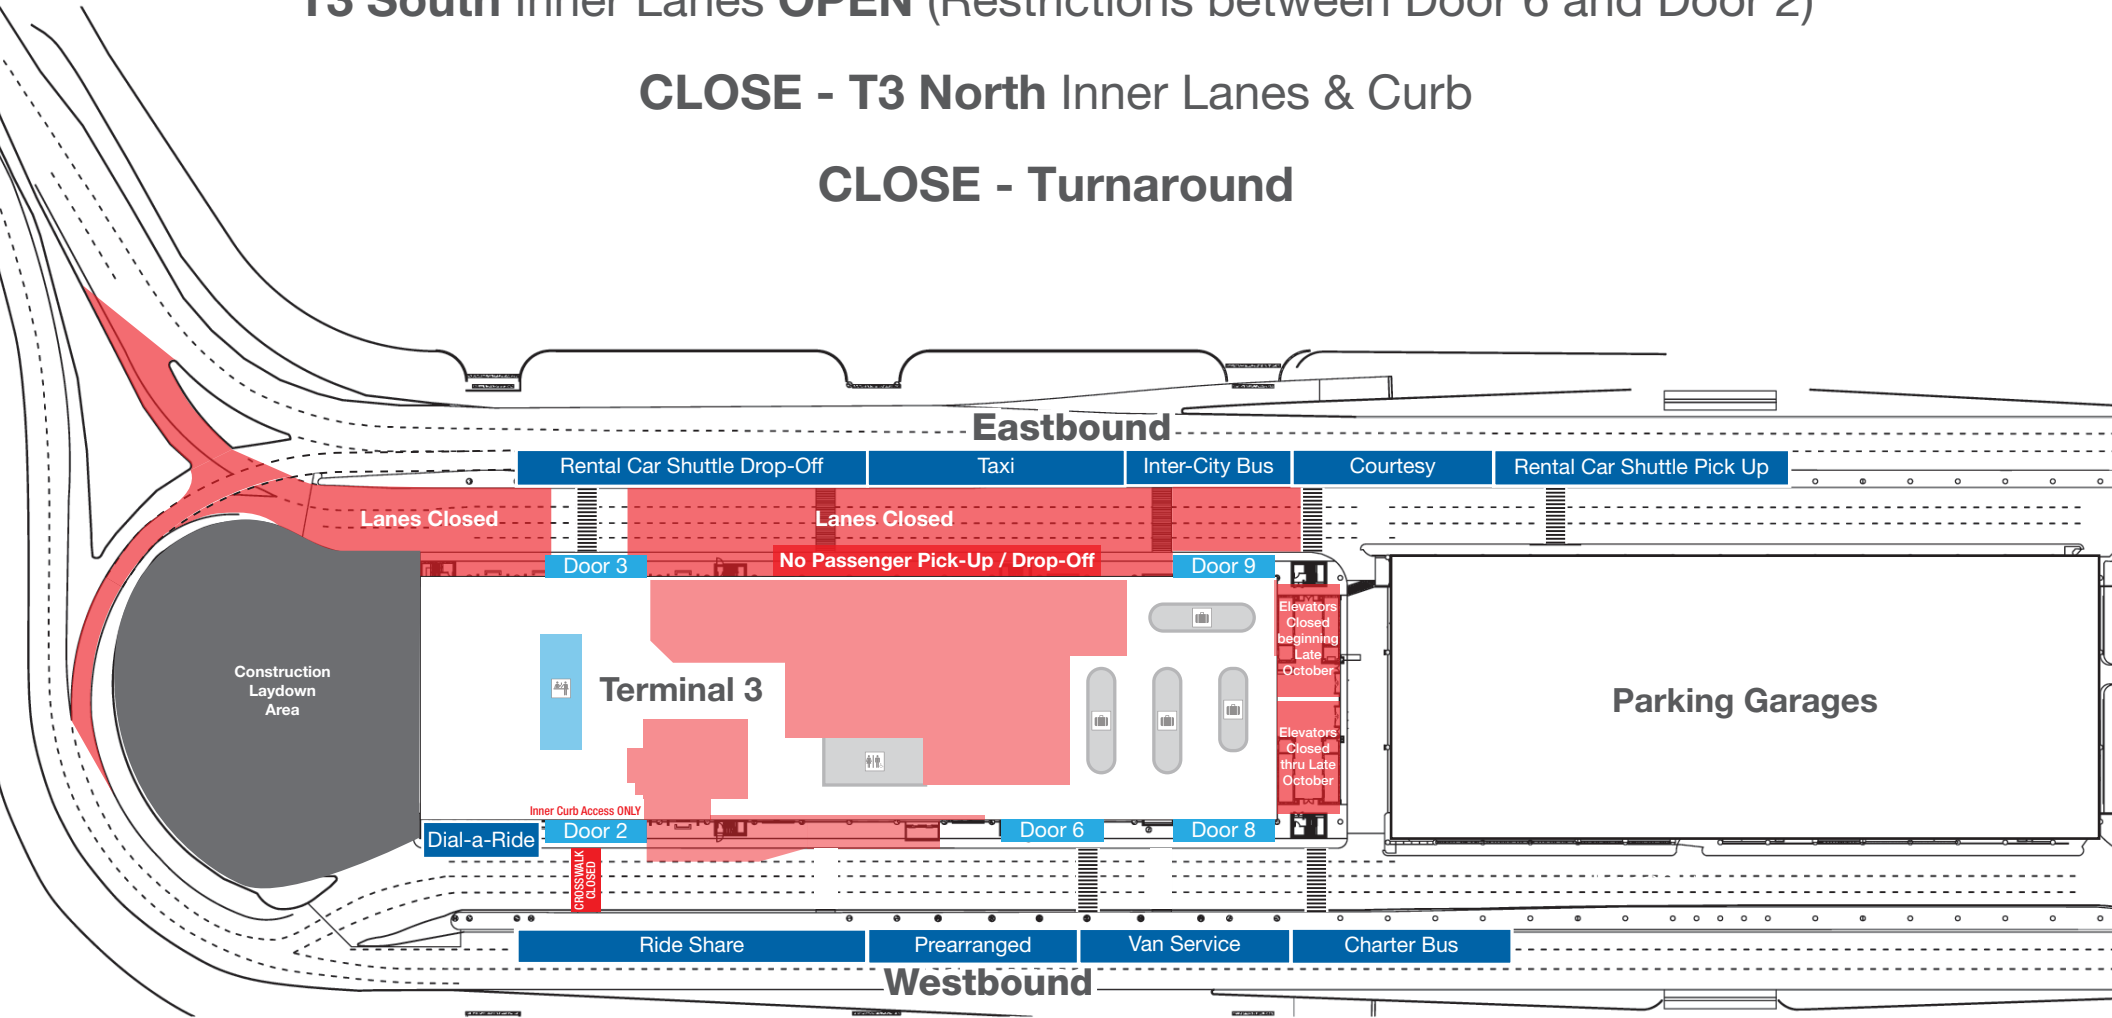

T3 Construction Changes

Monday, October 16 at 12:01 AM

T3 South Inner Lanes OPEN (Restrictions between Door 6 and Door 2)

CLOSE - T3 North Inner Lanes & Curb

CLOSE - Turnaround

-  Doors Remaining Open For Terminal/Curb Access
-  Ground Transportation Locations
-  Closed