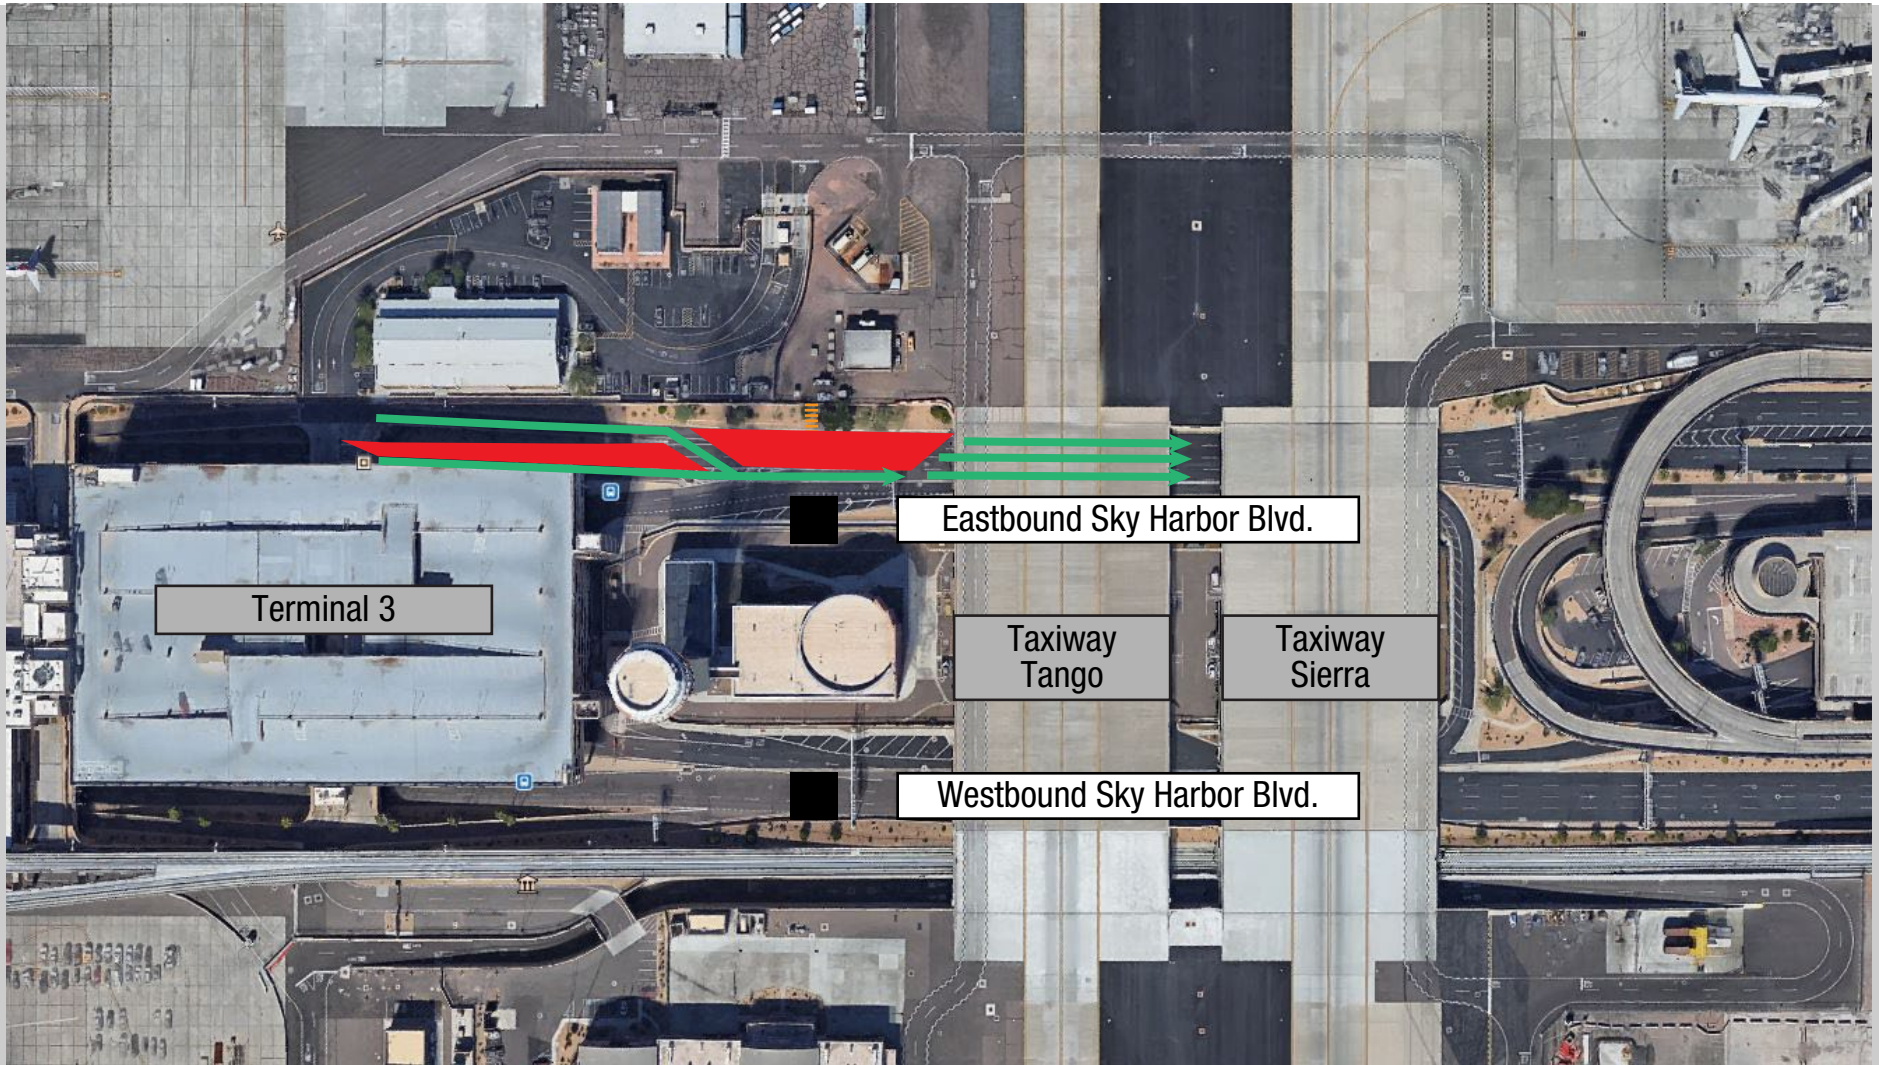

Terminal 3 Lane Restriction - Eastbound Sky Harbor Blvd. Left & Center Outer Lanes

Sunday, June 18 at 11:00 PM continuously until Tuesday, June 20 at 10:00 AM (35-Hours)
Tuesday, June 13 through and including Thursday, June 15 (3-Nights); Nightly, 11:00 PM until 6:00 AM (7-Hours)

- Restricted Lanes
- Work Area
- Maintained Access
- Wall Penetrations/
Landscape Trenching