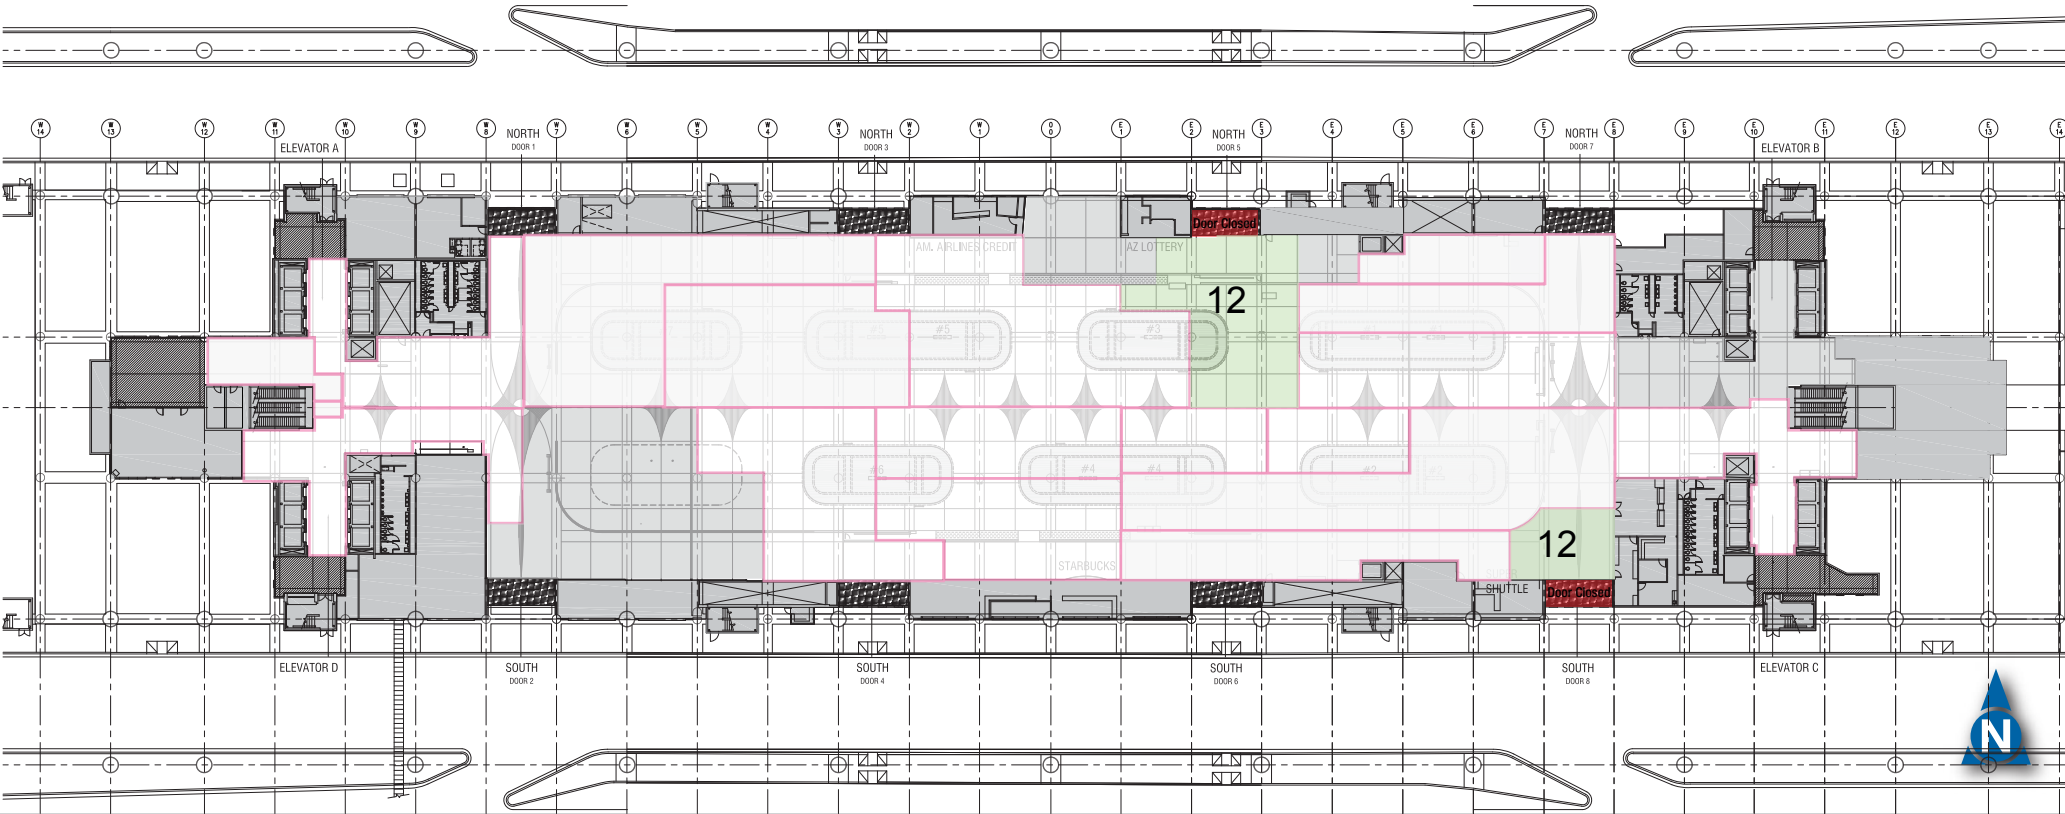

# T4 Terrazzo Baggage Claim – Phase 11

Phase 12 Light Green 09/02/19 - 10/01/19

**Phase 12 Impacts:**

- Door Closed Door 5 Closed
- Door Closed Door 8 Closed

Completed Terrazzo Areas