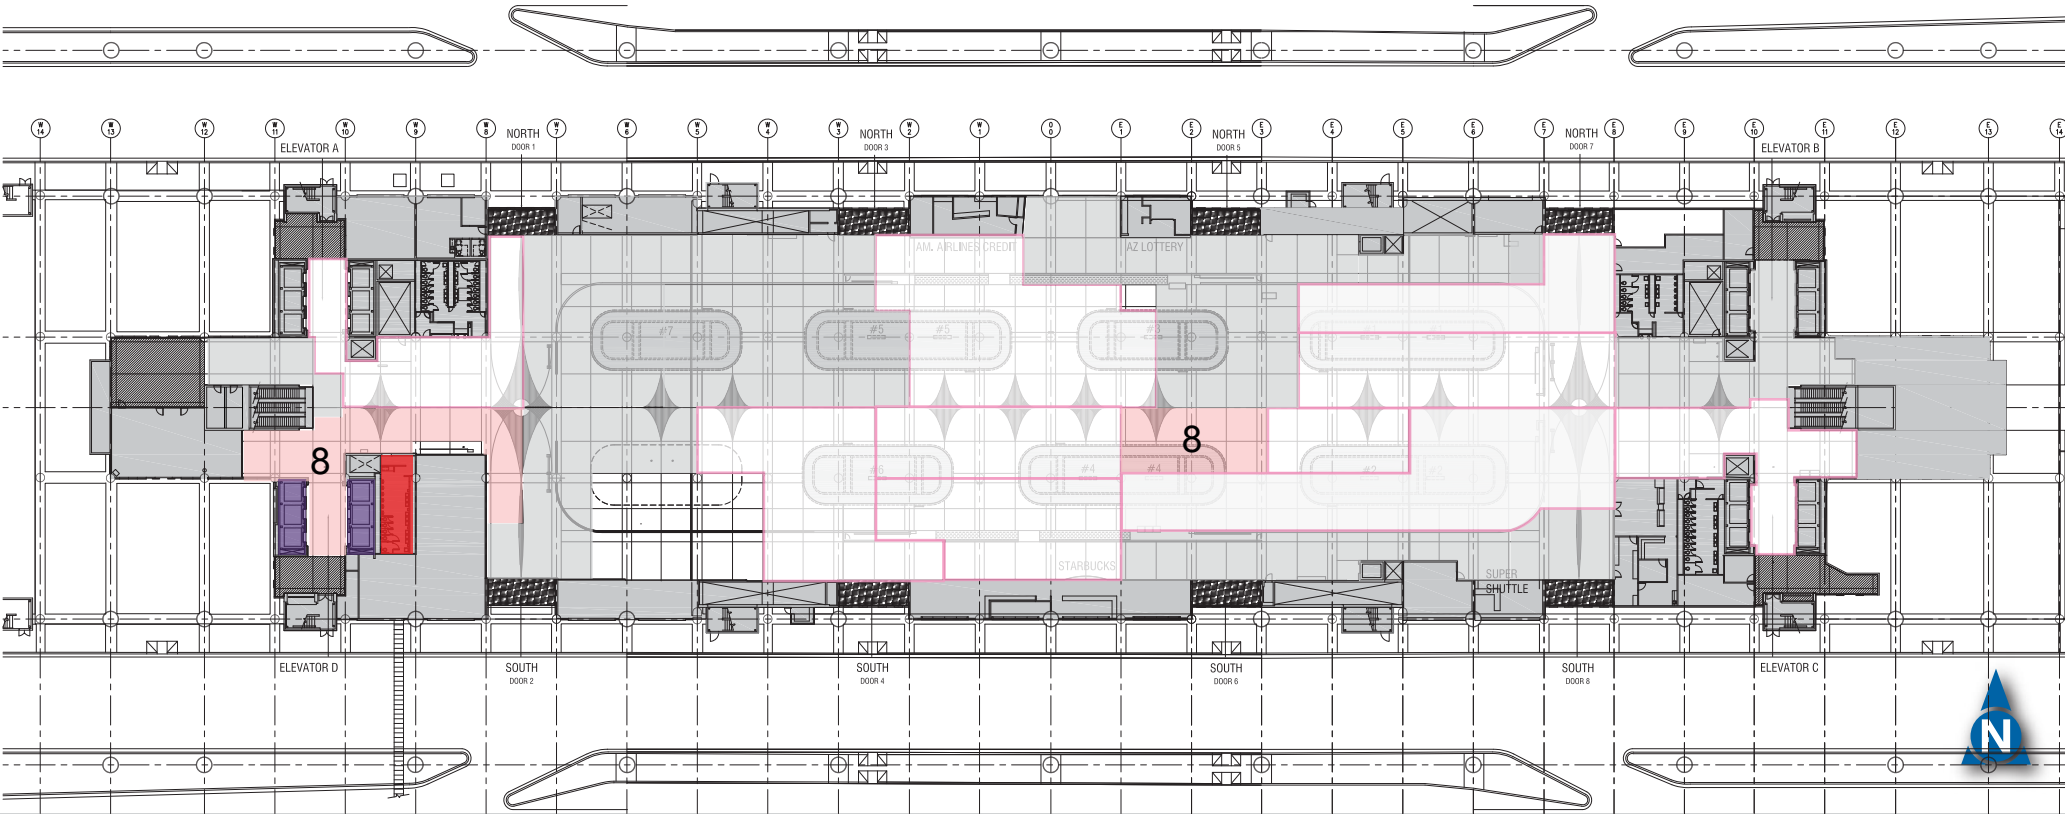

T4 Terrazzo Baggage Claim - Phase 8

Phase 8 Peach 06/03/19 - 06/25/19

Phase 8 Impacts:

No access to TSA Breakroom - Use Exterior Door at South Curb

■ No Access to "D" Elevators on any level

■ Men's Restrooms Closed - Use Restrooms at East End or on Level 2

■ Completed Terrazzo Areas