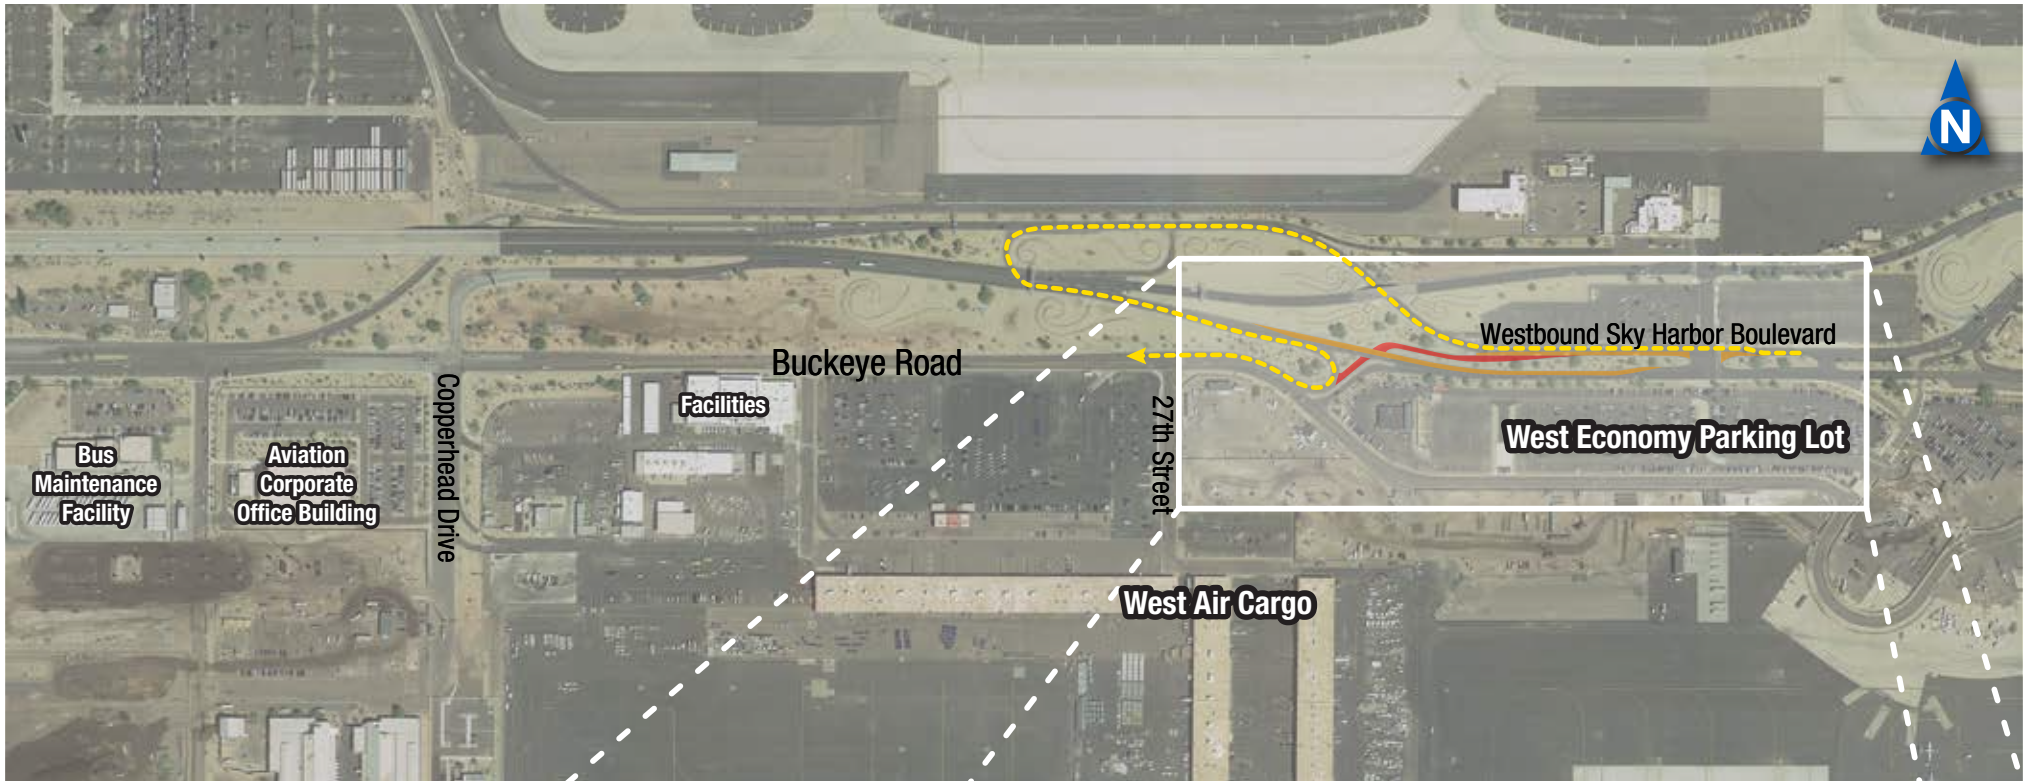

Closed – Westbound Sky Harbor Boulevard to Buckeye Road

Monday, June 3 at 5:00 AM until Monday, July 15 at 5:00 AM

■ Road Closed

- Westbound Sky Harbor Boulevard to Buckeye Road Closed.
- Use provided detour for Buckeye Road Access

■ Lane Restrictions

■ Detour to Buckeye Road