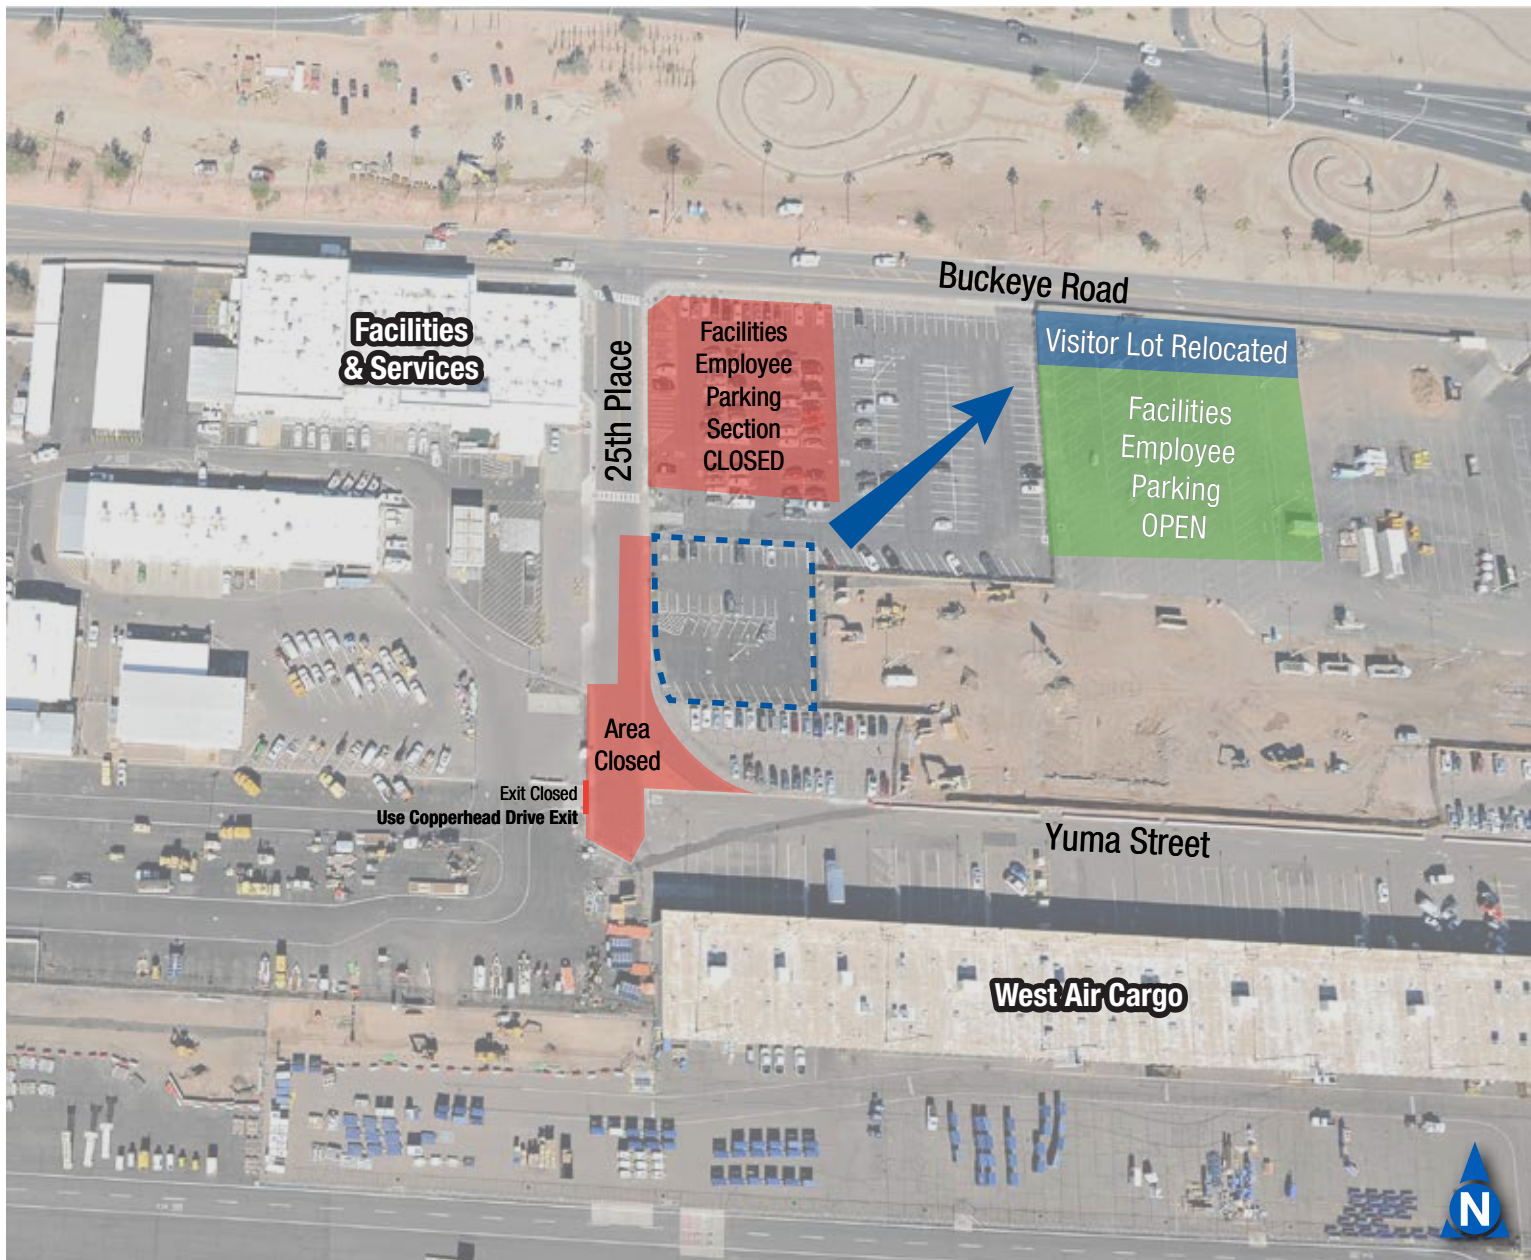

25th Place & Facilities Exit Gate Closed and Facilities Visitor Lot Relocated

Beginning, Thursday, January 24, 2019 at 6:00 AM

Area Closed

Employee Lot Open
Facilities Employee Parking Lot

Relocated Visitor Lot
Facilities Visitor Lot Relocated