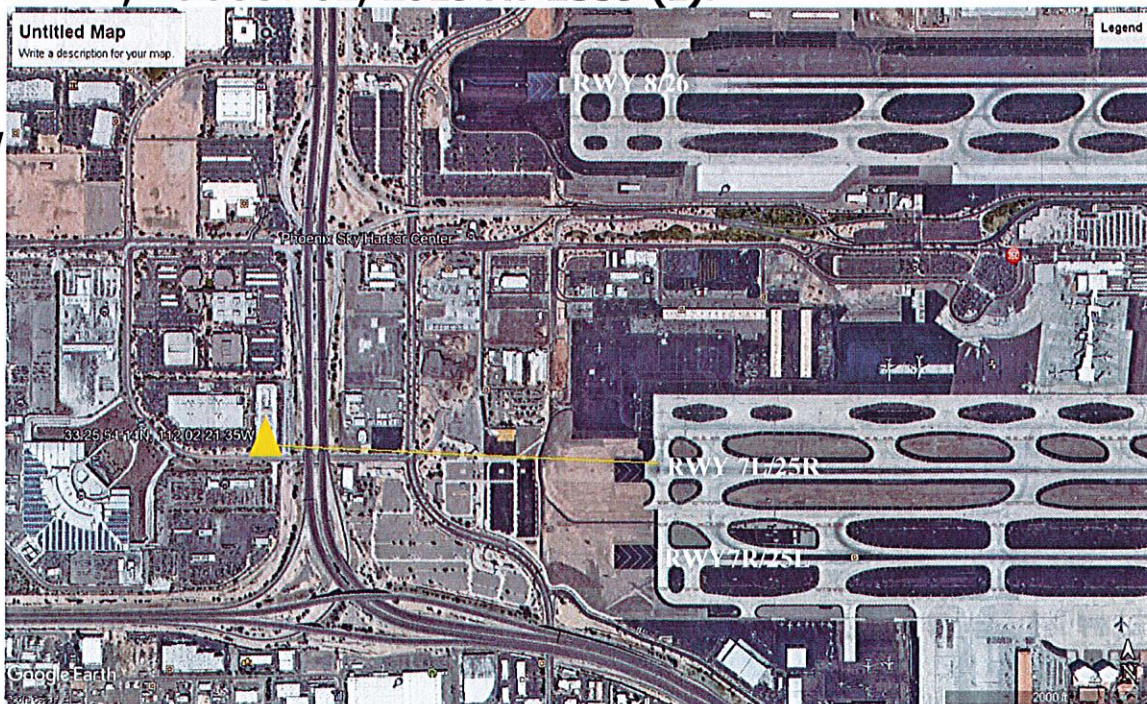

OBSTRUCTION – 125' CRANE

USE CAUTION FOR A FLAGGED AND LIGHTED CRANE 125' AGL, 1,211' MSL AND LOCATED 4,010 FEET WEST OF THE RWY 7L THRESHOLD.

**EFFECTIVE: MONDAY, JUNE 03, 2019 AT 0600 (L) UNTIL
FRIDAY, AUGUST 02, 2019 AT 2359 (L).**

**CRANE
COORDINATES:
33-25-54.14N
112-02-21.35W**

Hensel Phelps- Eric Niec (480 395 6429)
Section 1B- Position #3

DAGOBERTO HINOJOS
Aviation Supervisor II- Operations

PHX NOTAMS IN EFFECT: # 001-2019, 002-2019, 003-2019, 004-2019, 005-2019, 006-2019, 007-2019, 008-2019, 010-2019, 015-2019, 017-2019, 018-2019, 019-2019, 020-2019, 021-2019, 033-2019, 034-2019, 035-2019, 042-2019, 043-2019, 044-2019, 059-2019, 068-2019, 069-2019, 070-2019, 080-2019, 081-2019, 082-2019, 105-2019, 112-2019, 113-2019, 114-2019, 115-2019, 127-2019, 128-2019, 129-2019, 130-2019, 191-2019, 198-2019, 199-2019, 200-2019, 202-2019, 203-2019, 206-2019, 207-2019, 216-2019, 217-2019, 231-2019, 232-2019, 233-2019, 234-2019, 235-2019, 236-2019, 237-2019, 238-2019, 239-2019, 240-2019, 241-2019, 242-2019, 243-2019, 244-2019, 245-2019 AND 246-2019.